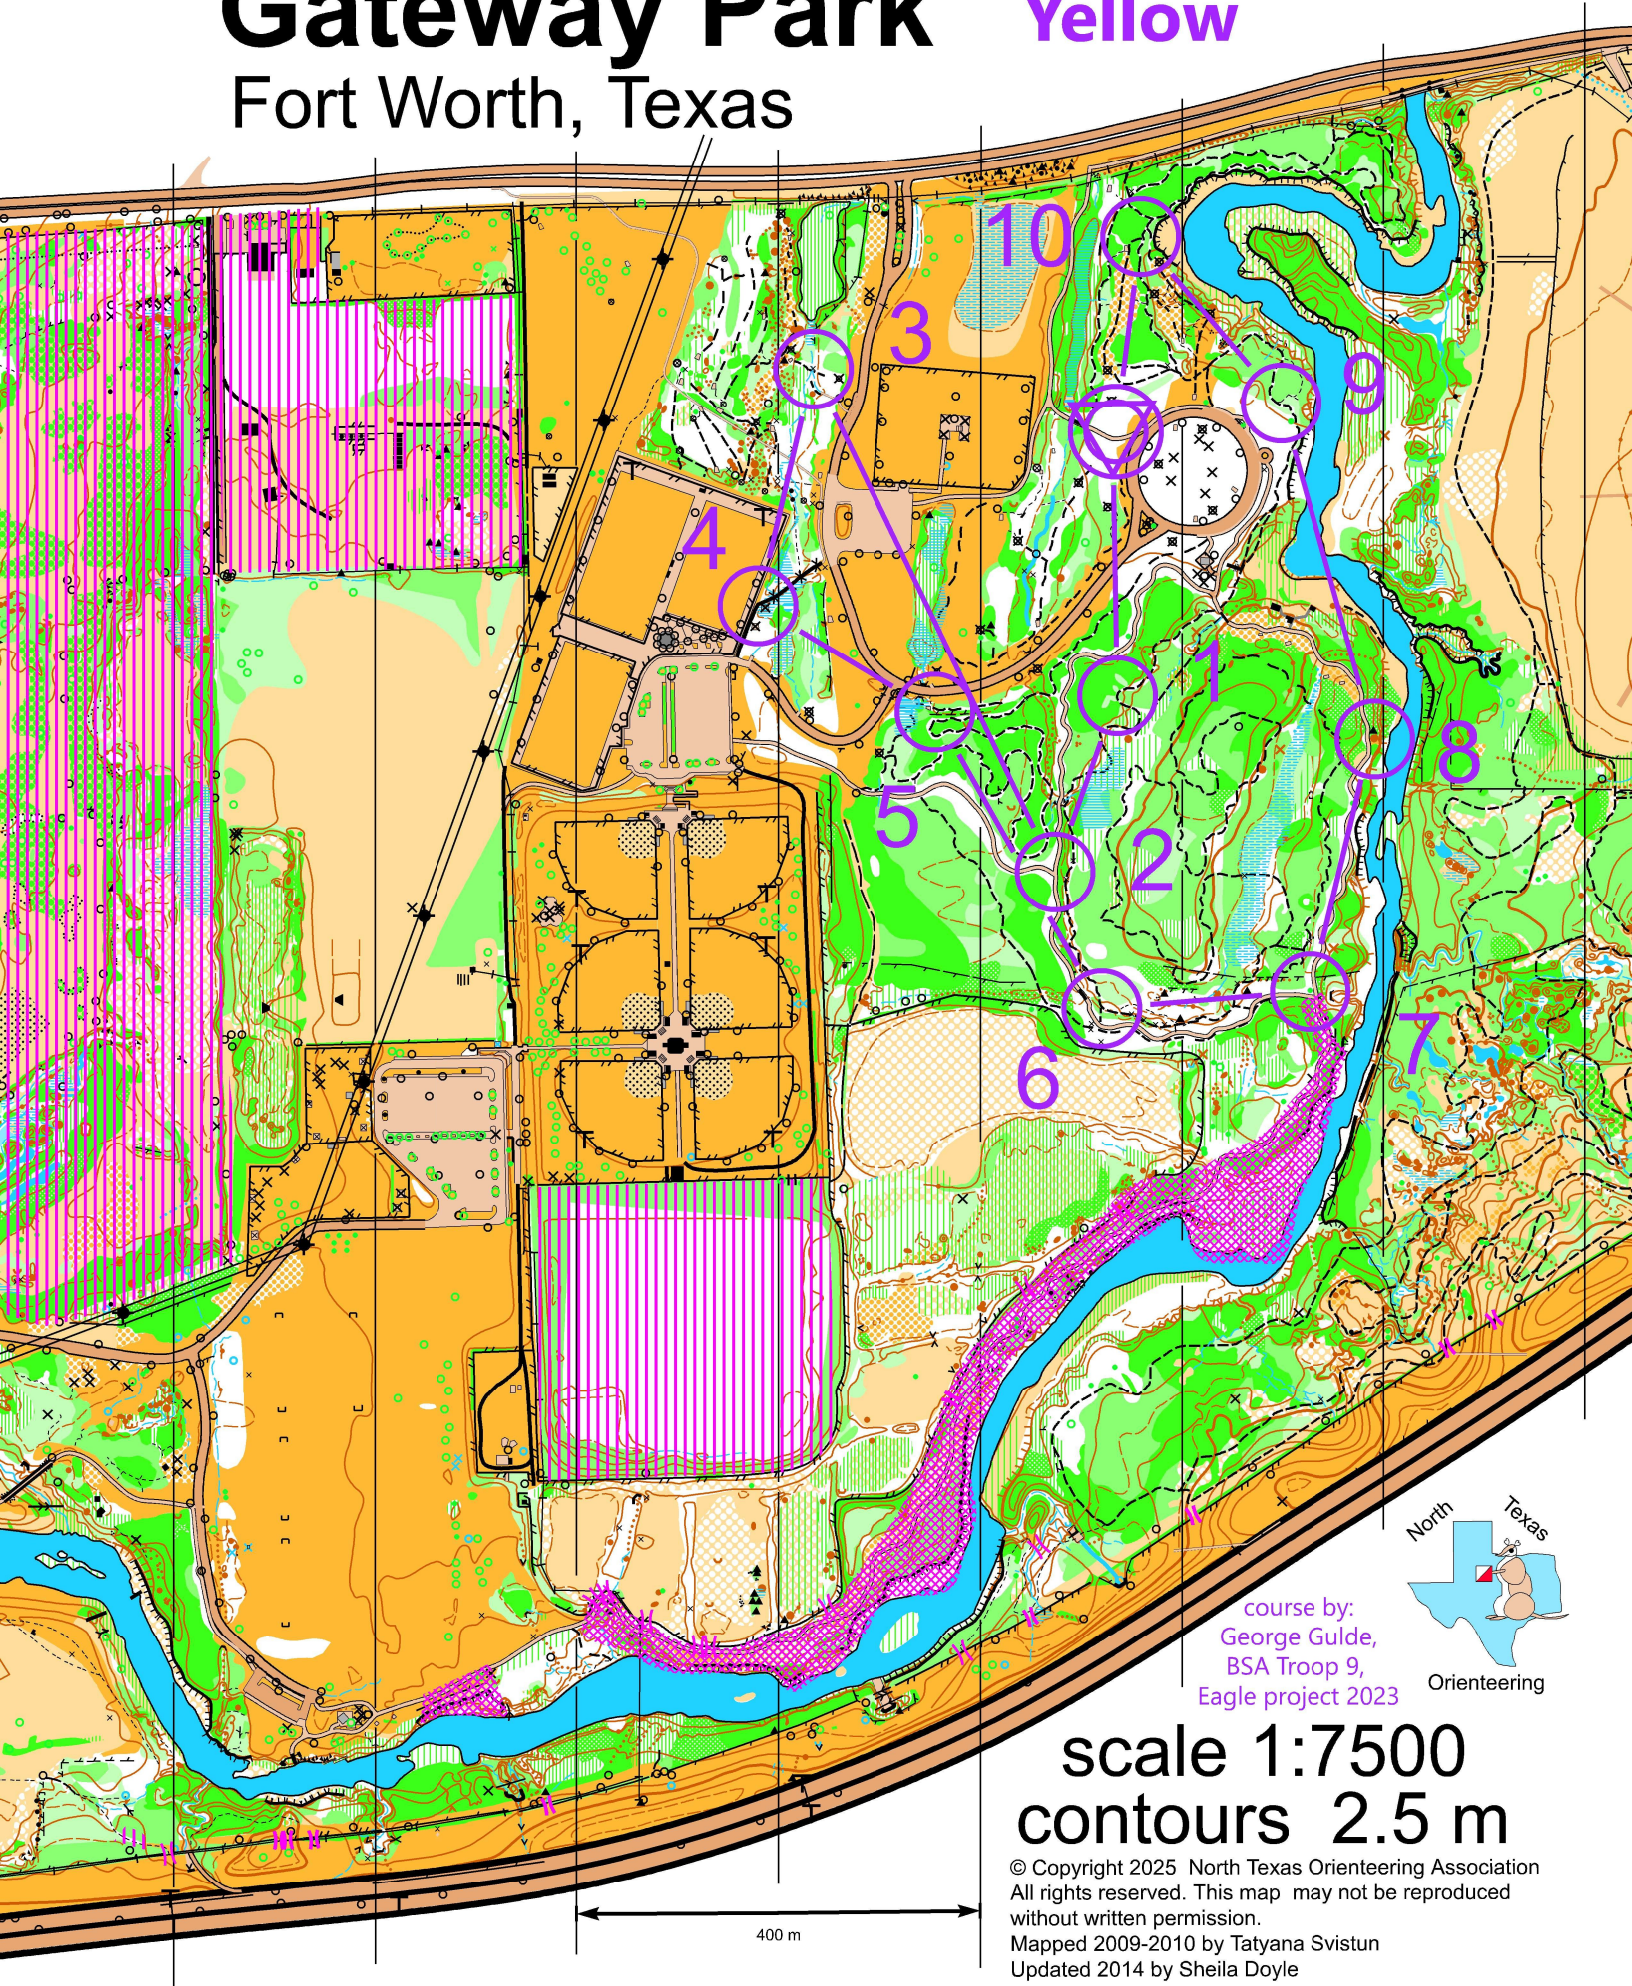

Gateway Park

Fort Worth, Texas

Yellow

course by:
George Gulde,
BSA Troop 9,
Eagle project 2023

scale 1:7500
contours 2.5 m

© Copyright 2025 North Texas Orienteering Association
All rights reserved. This map may not be reproduced
without written permission.
Mapped 2009-2010 by Tatyana Svistun
Updated 2014 by Sheila Doyle