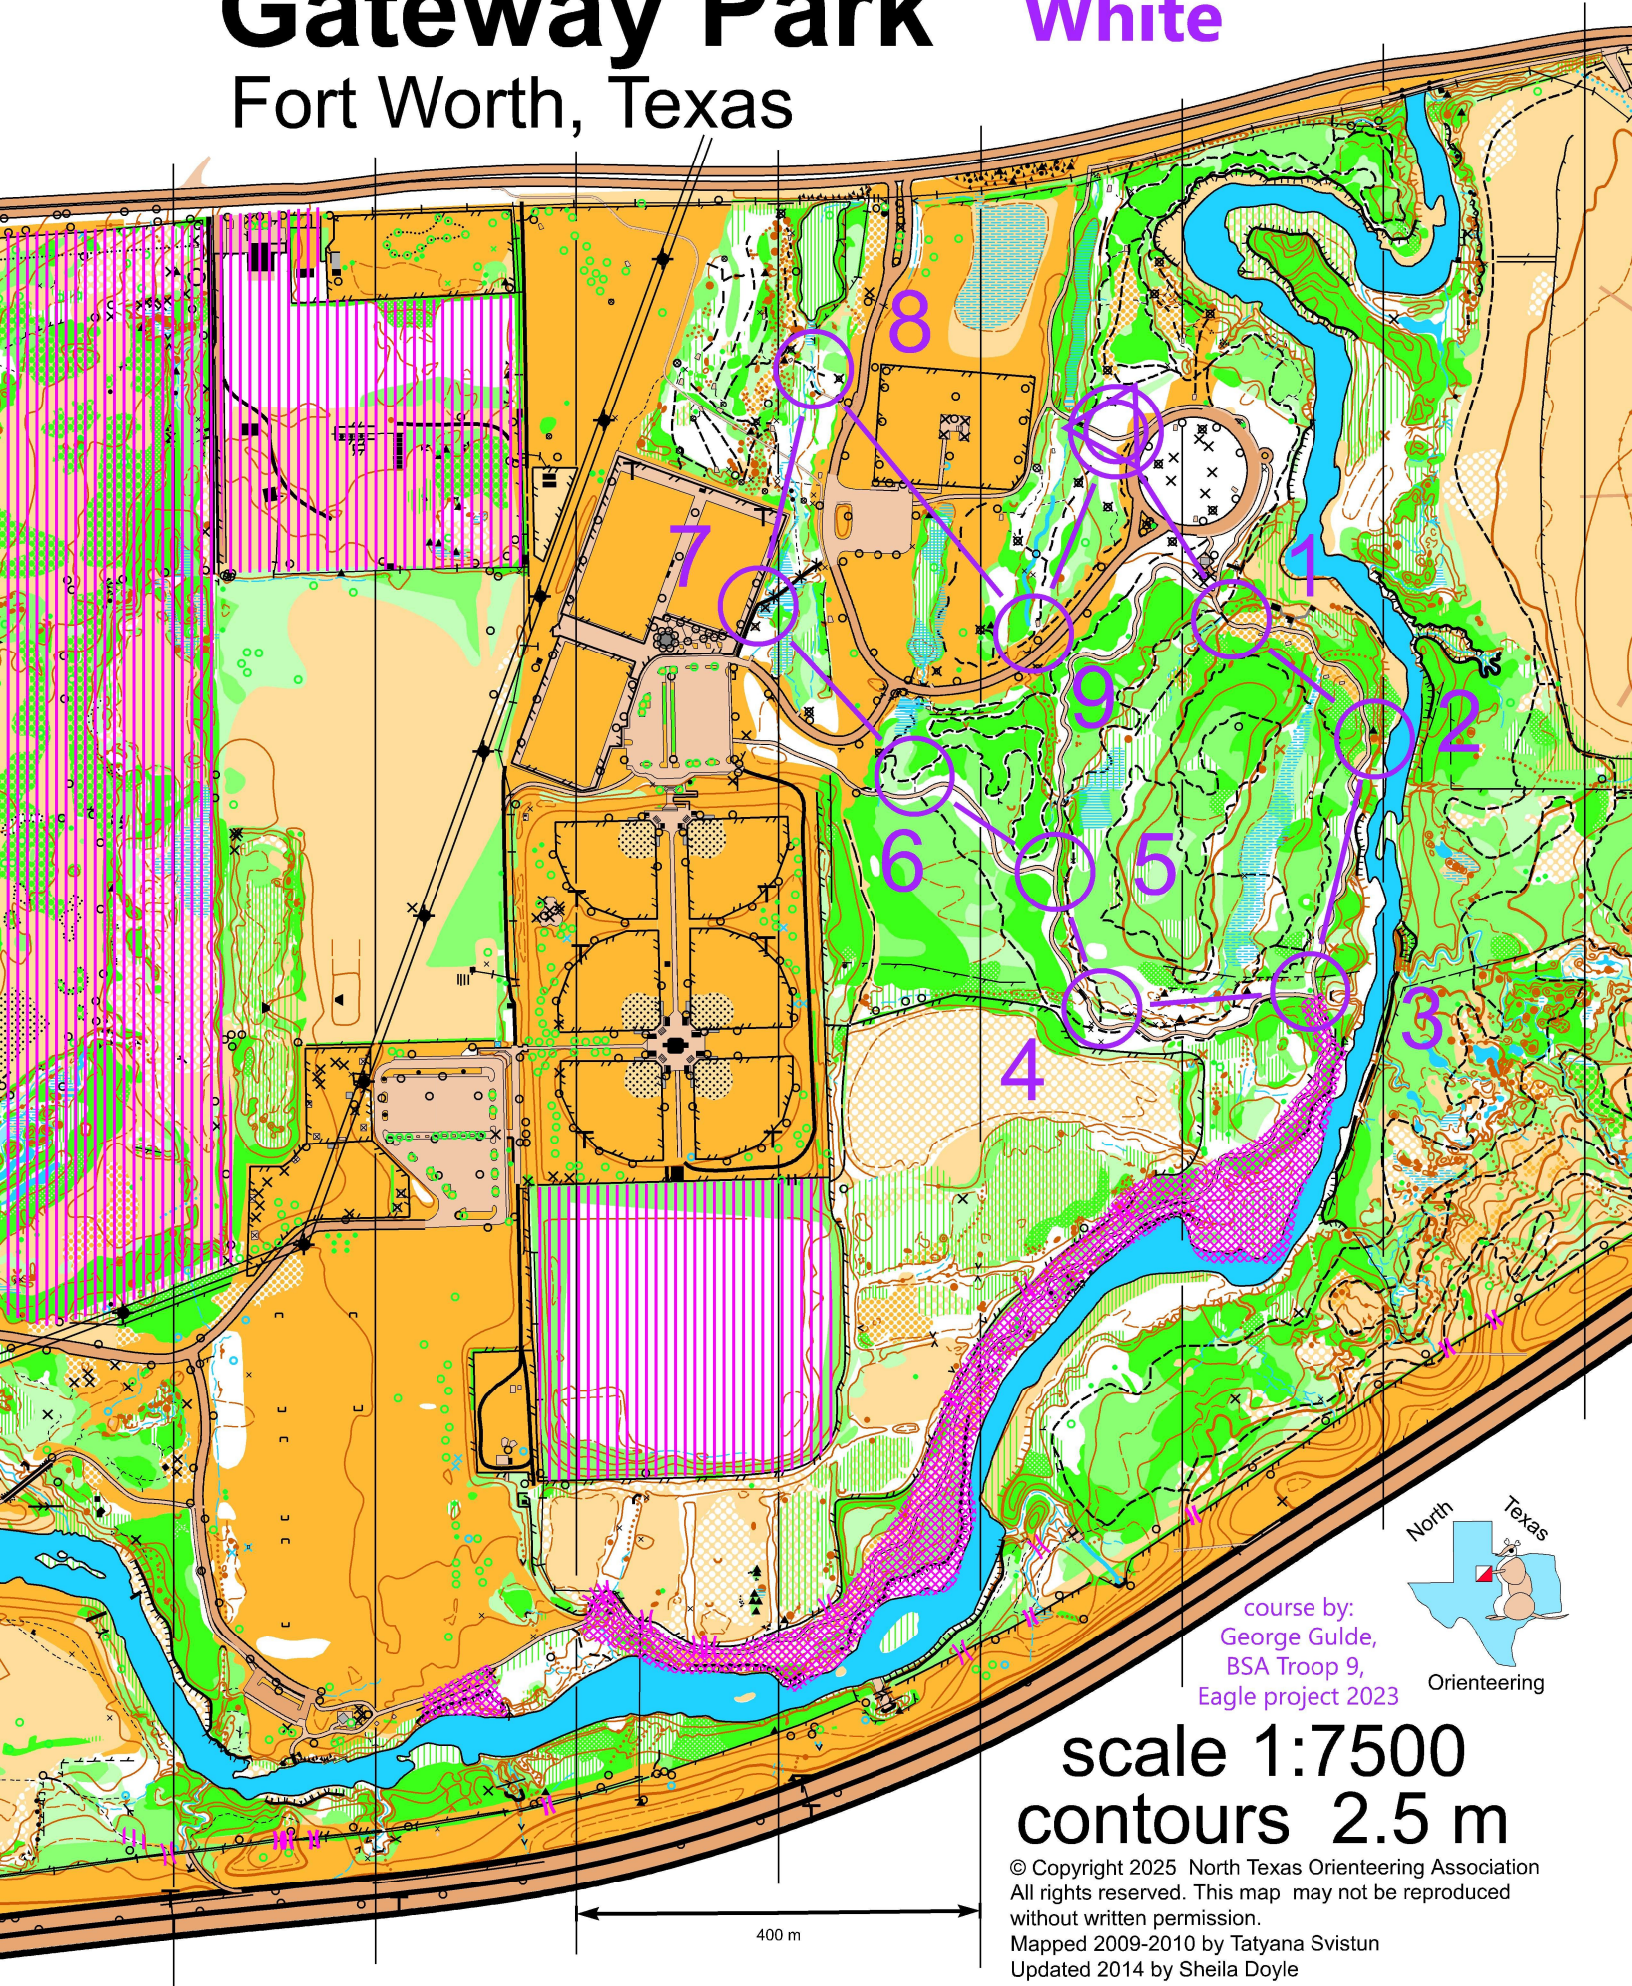

# Gateway Park

White

Fort Worth, Texas

course by:  
George Gulde,  
BSA Troop 9,  
Eagle project 2023

scale 1:7500  
contours 2.5 m

© Copyright 2025 North Texas Orienteering Association  
All rights reserved. This map may not be reproduced  
without written permission.  
Mapped 2009-2010 by Tatyana Svistun  
Updated 2014 by Sheila Doyle