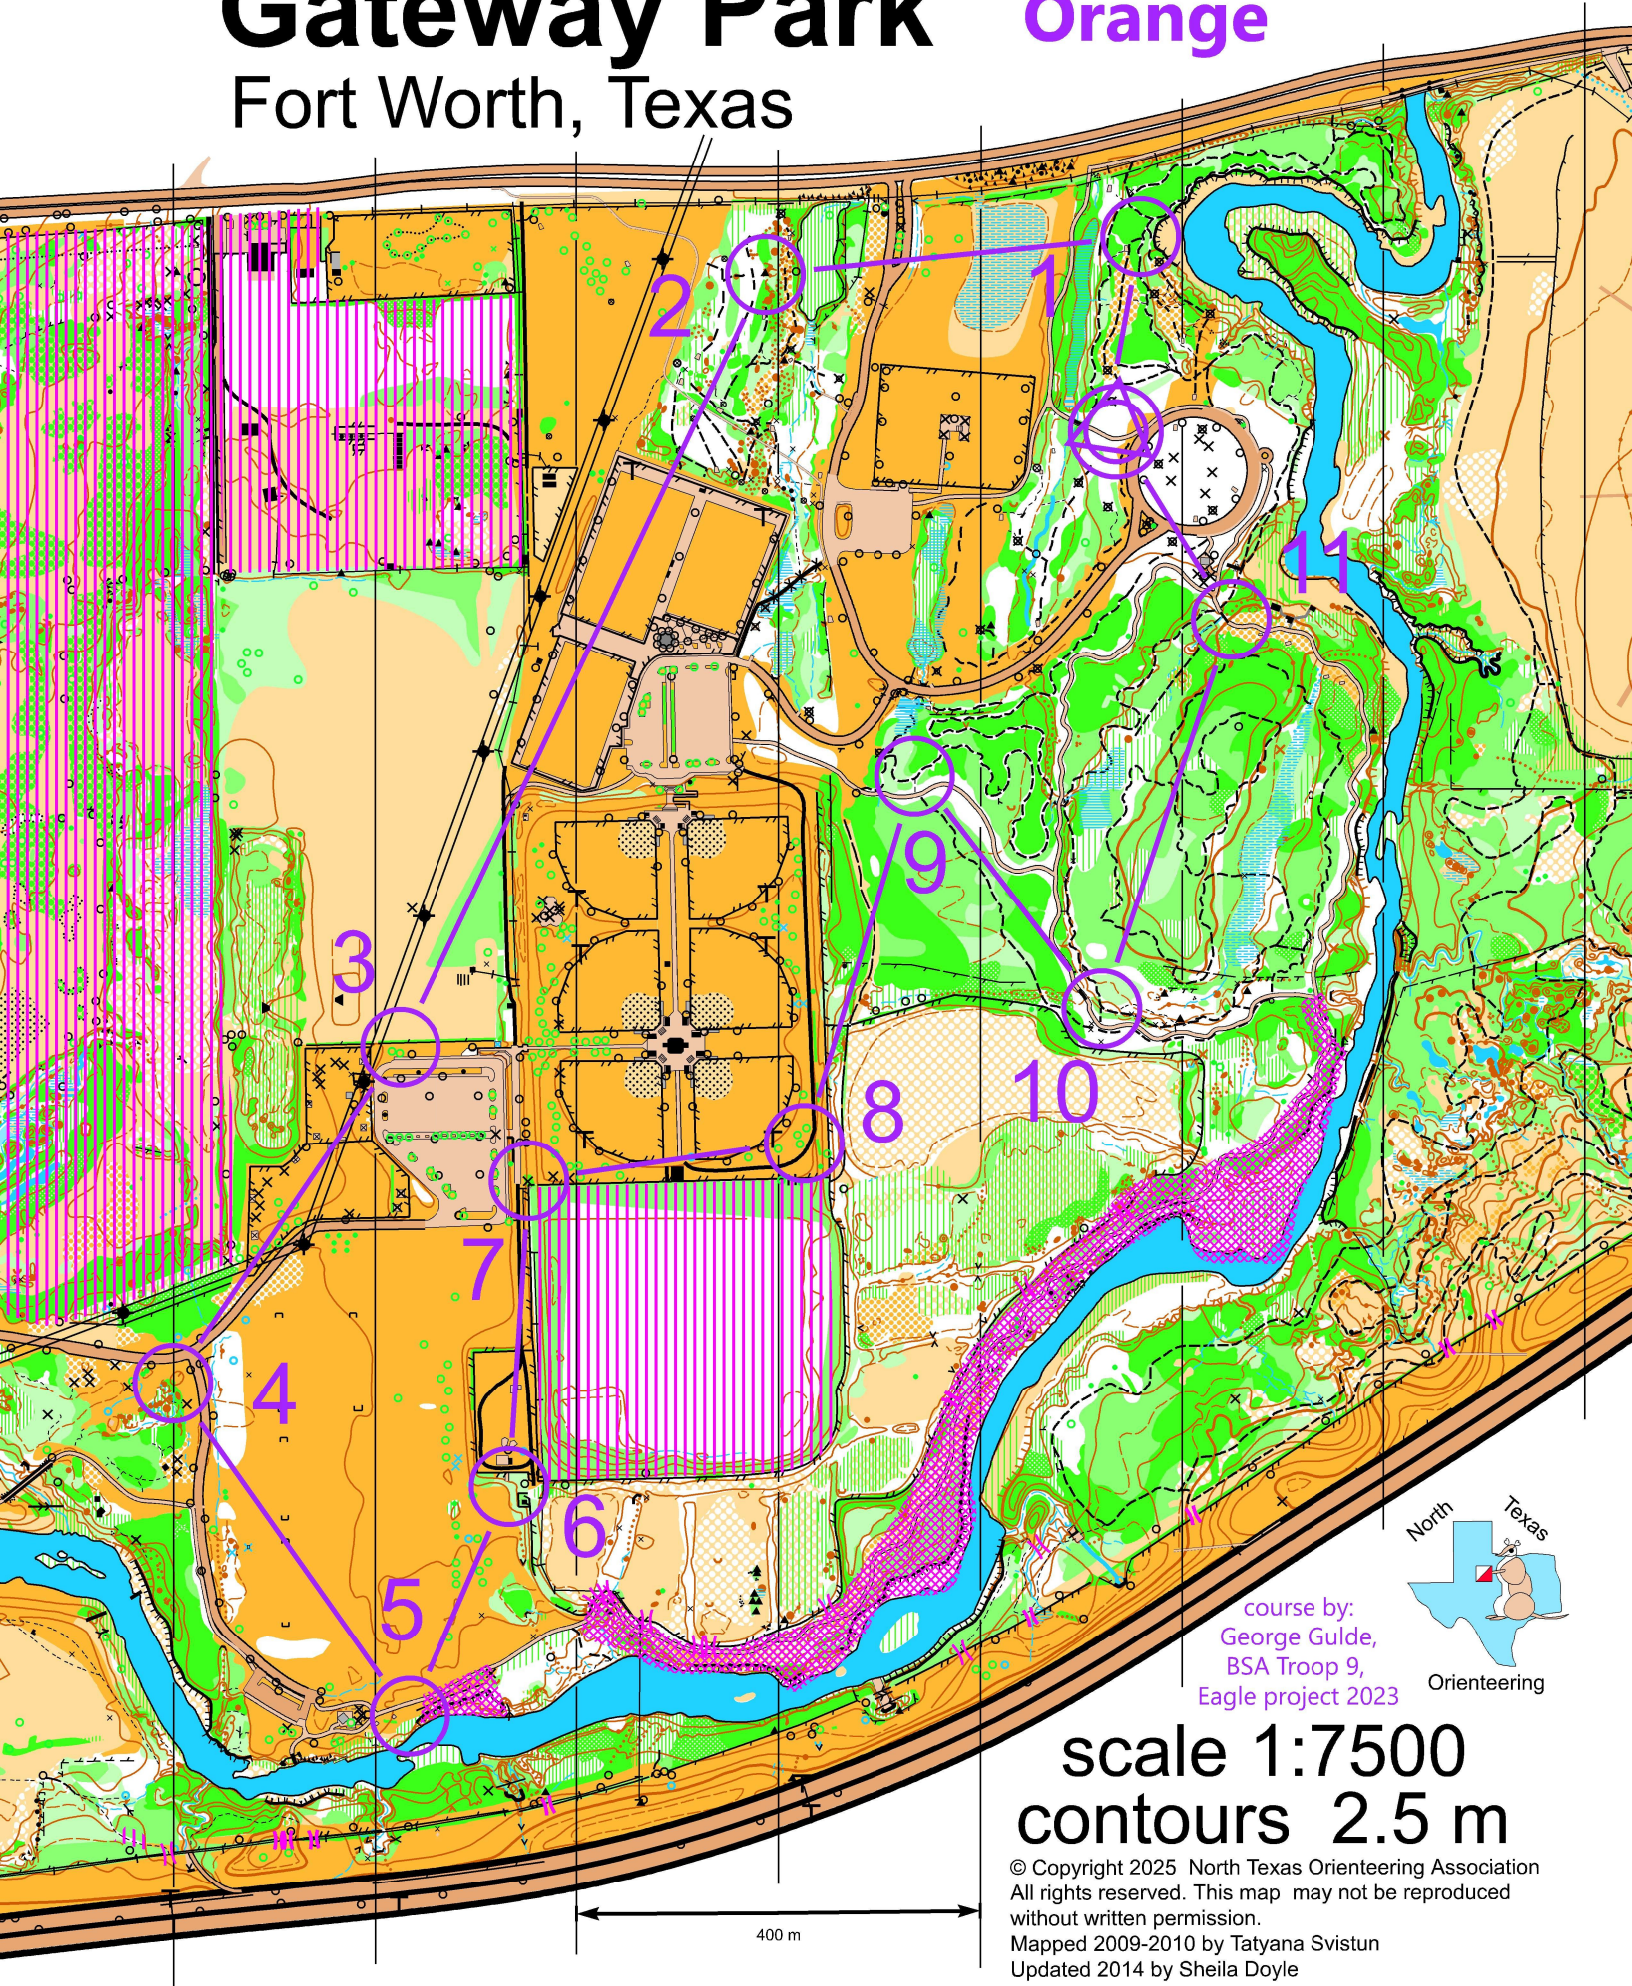

# Gateway Park

Orange

Fort Worth, Texas

course by:  
George Gulde,  
BSA Troop 9,  
Eagle project 2023

scale 1:7500  
contours 2.5 m

© Copyright 2025 North Texas Orienteering Association  
All rights reserved. This map may not be reproduced  
without written permission.  
Mapped 2009-2010 by Tatyana Svistun  
Updated 2014 by Sheila Doyle

400 m