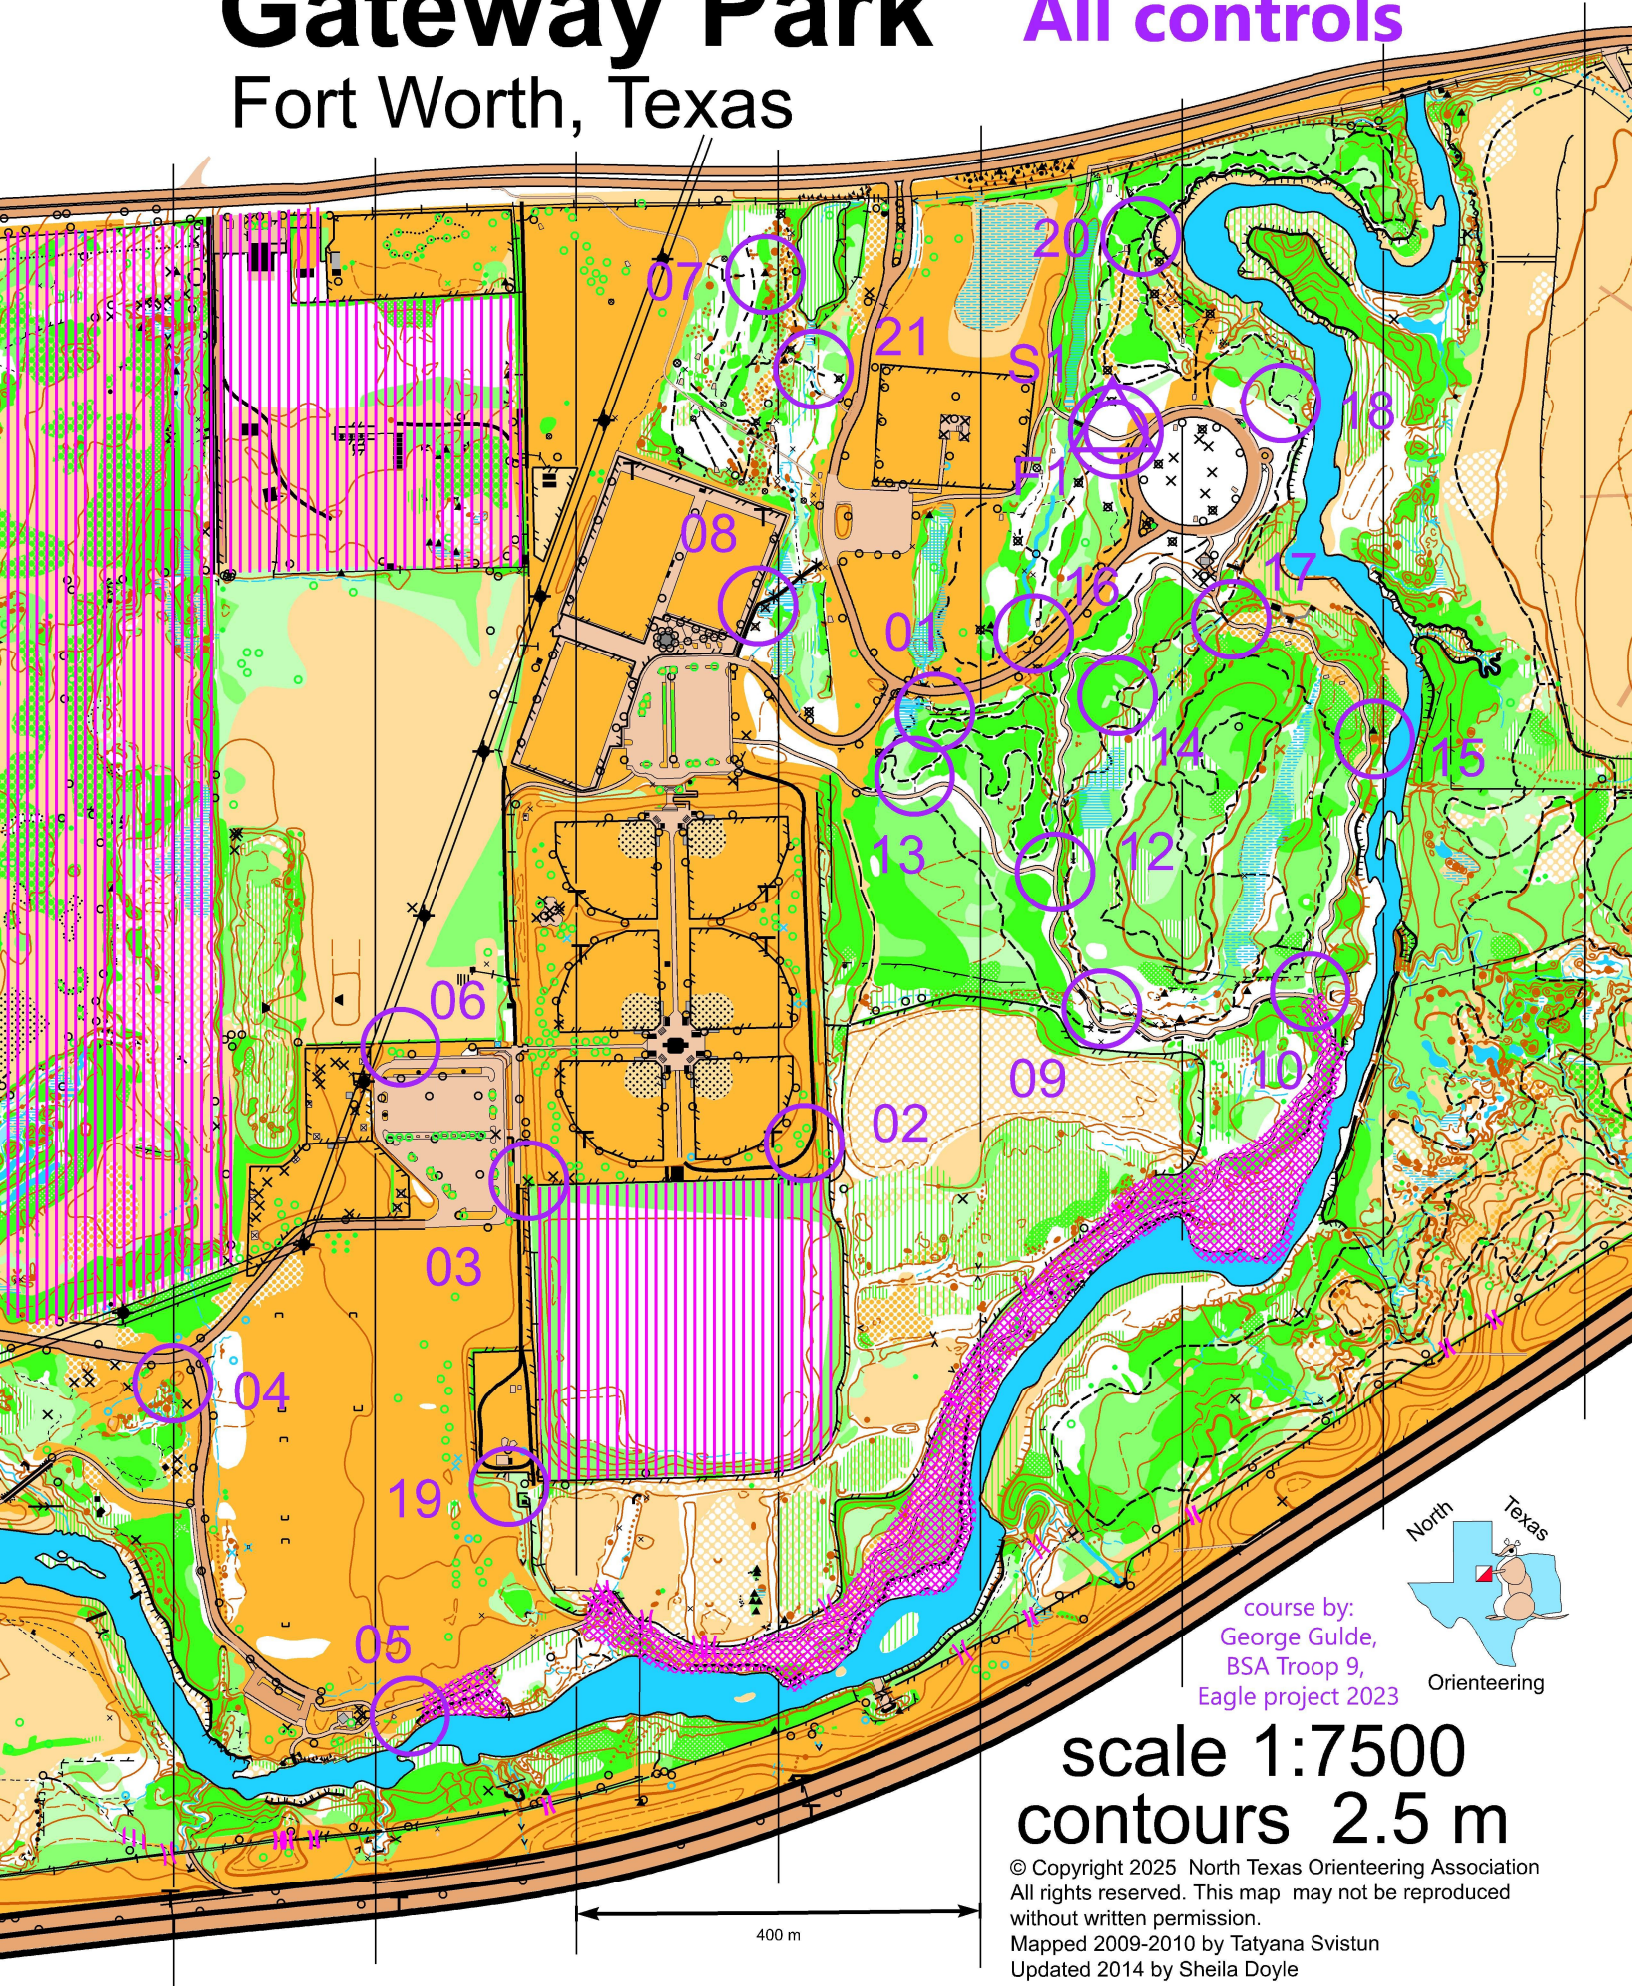

Gateway Park

Fort Worth, Texas

All controls

course by:
George Gulde,
BSA Troop 9,
Eagle project 2023

scale 1:7500
contours 2.5 m

© Copyright 2025 North Texas Orienteering Association
All rights reserved. This map may not be reproduced
without written permission.
Mapped 2009-2010 by Tatyana Svistun
Updated 2014 by Sheila Doyle

400 m