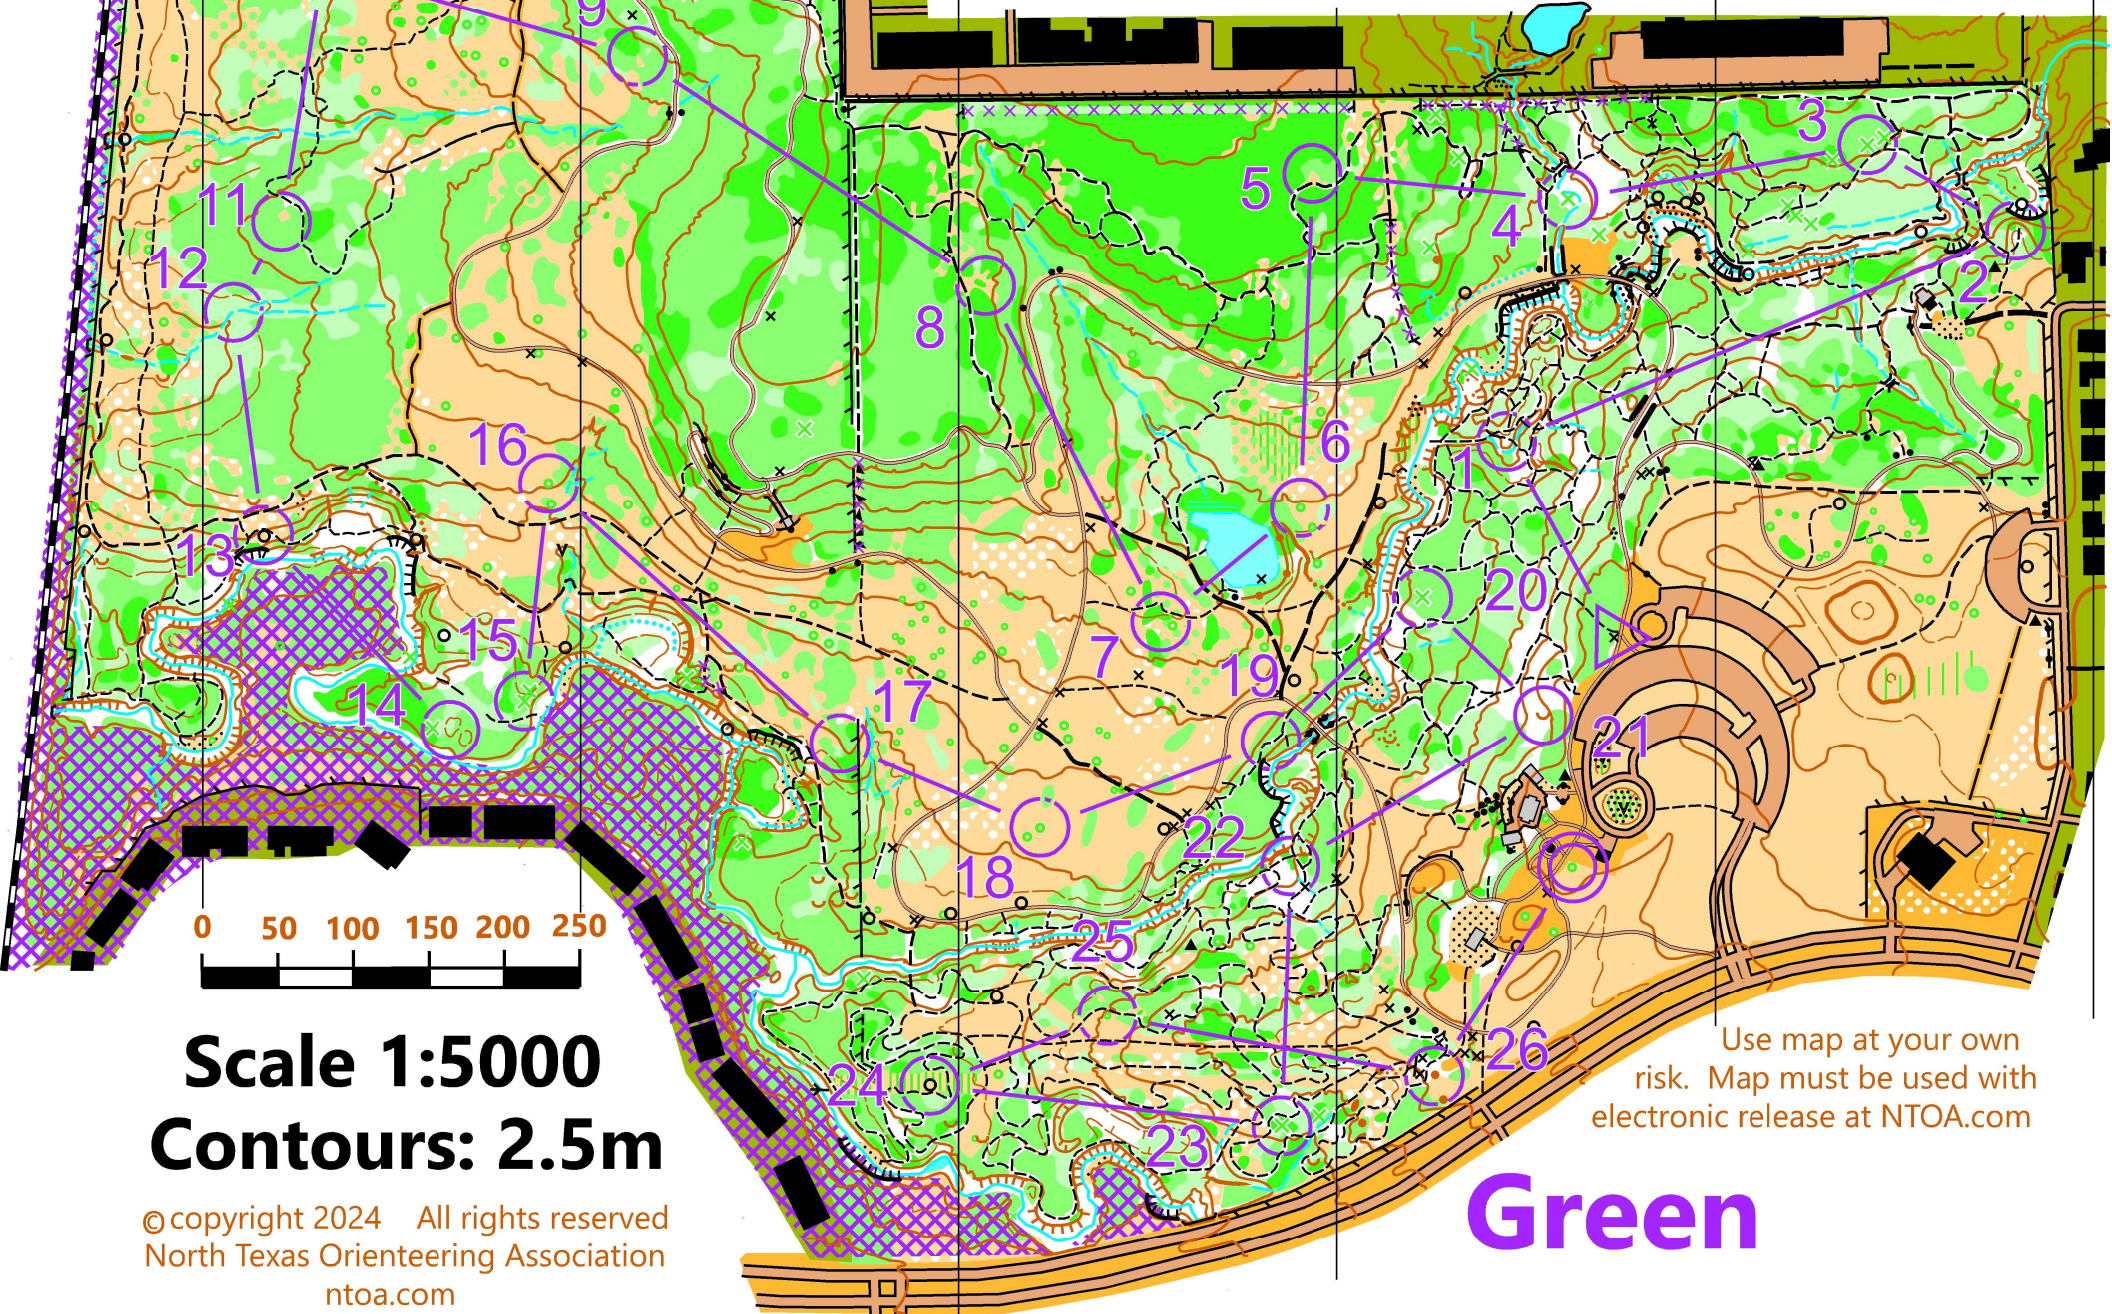

ARBOR HILLS PRESERVE

Plano, Texas Nov. 23 - Dec. 1, 2024

0 50 100 150 200 250

Scale 1:5000
Contours: 2.5m

©copyright 2024 All rights reserved
North Texas Orienteering Association
ntoa.com

Use map at your own
risk. Map must be used with
electronic release at NTOA.com

Green