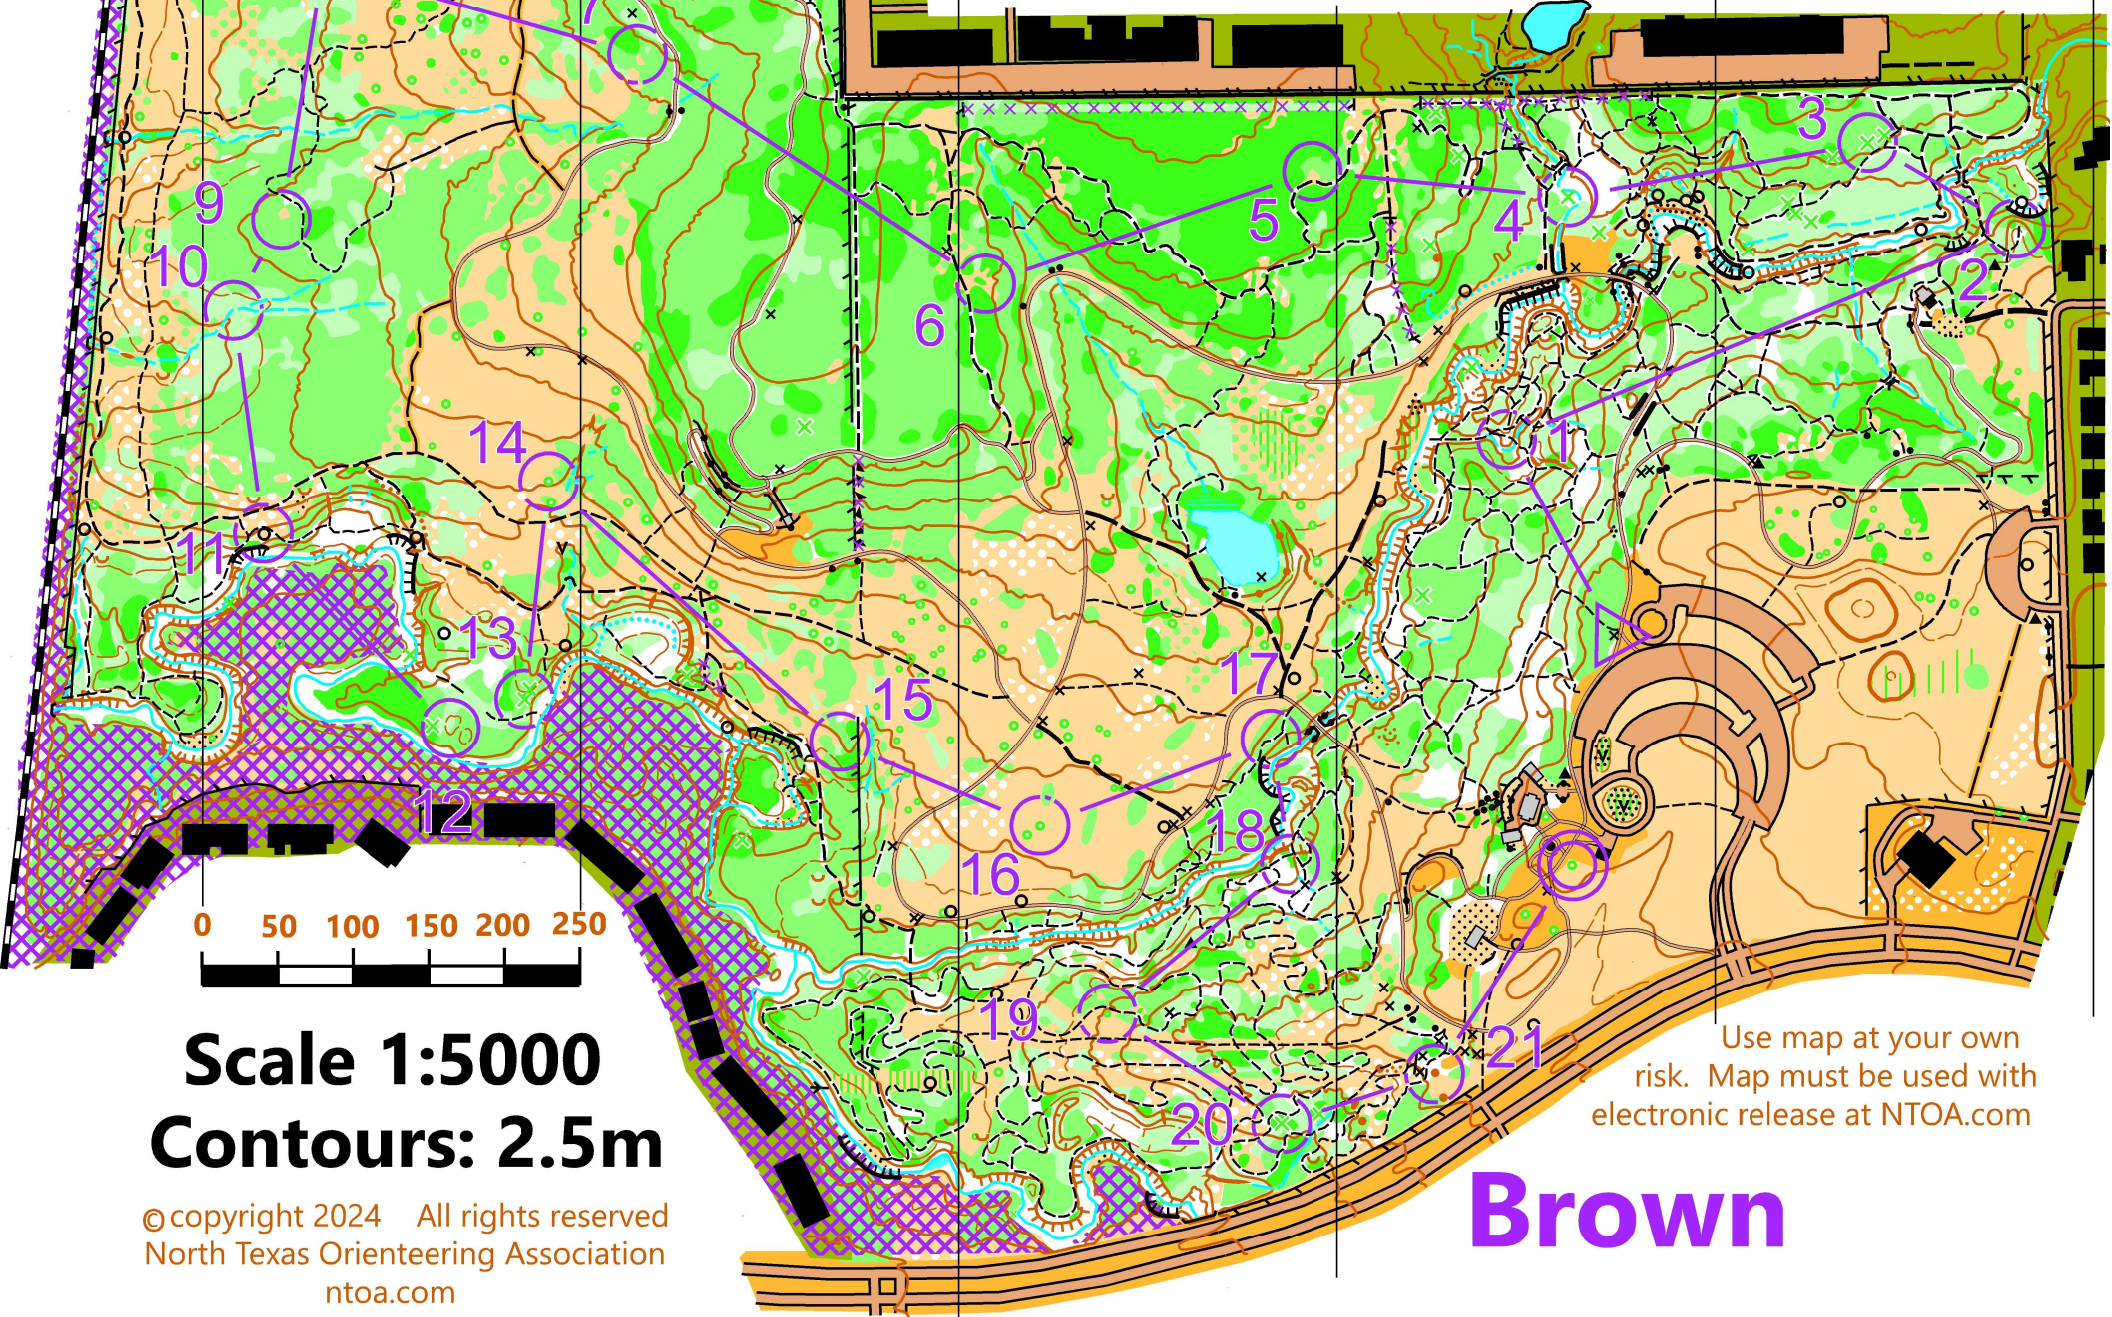

ARBOR HILLS PRESERVE

Plano, Texas Nov. 23 - Dec. 1, 2024

0 50 100 150 200 250

Scale 1:5000
Contours: 2.5m

©copyright 2024 All rights reserved
North Texas Orienteering Association
ntoa.com

Use map at your own
risk. Map must be used with
electronic release at NTOA.com

Brown