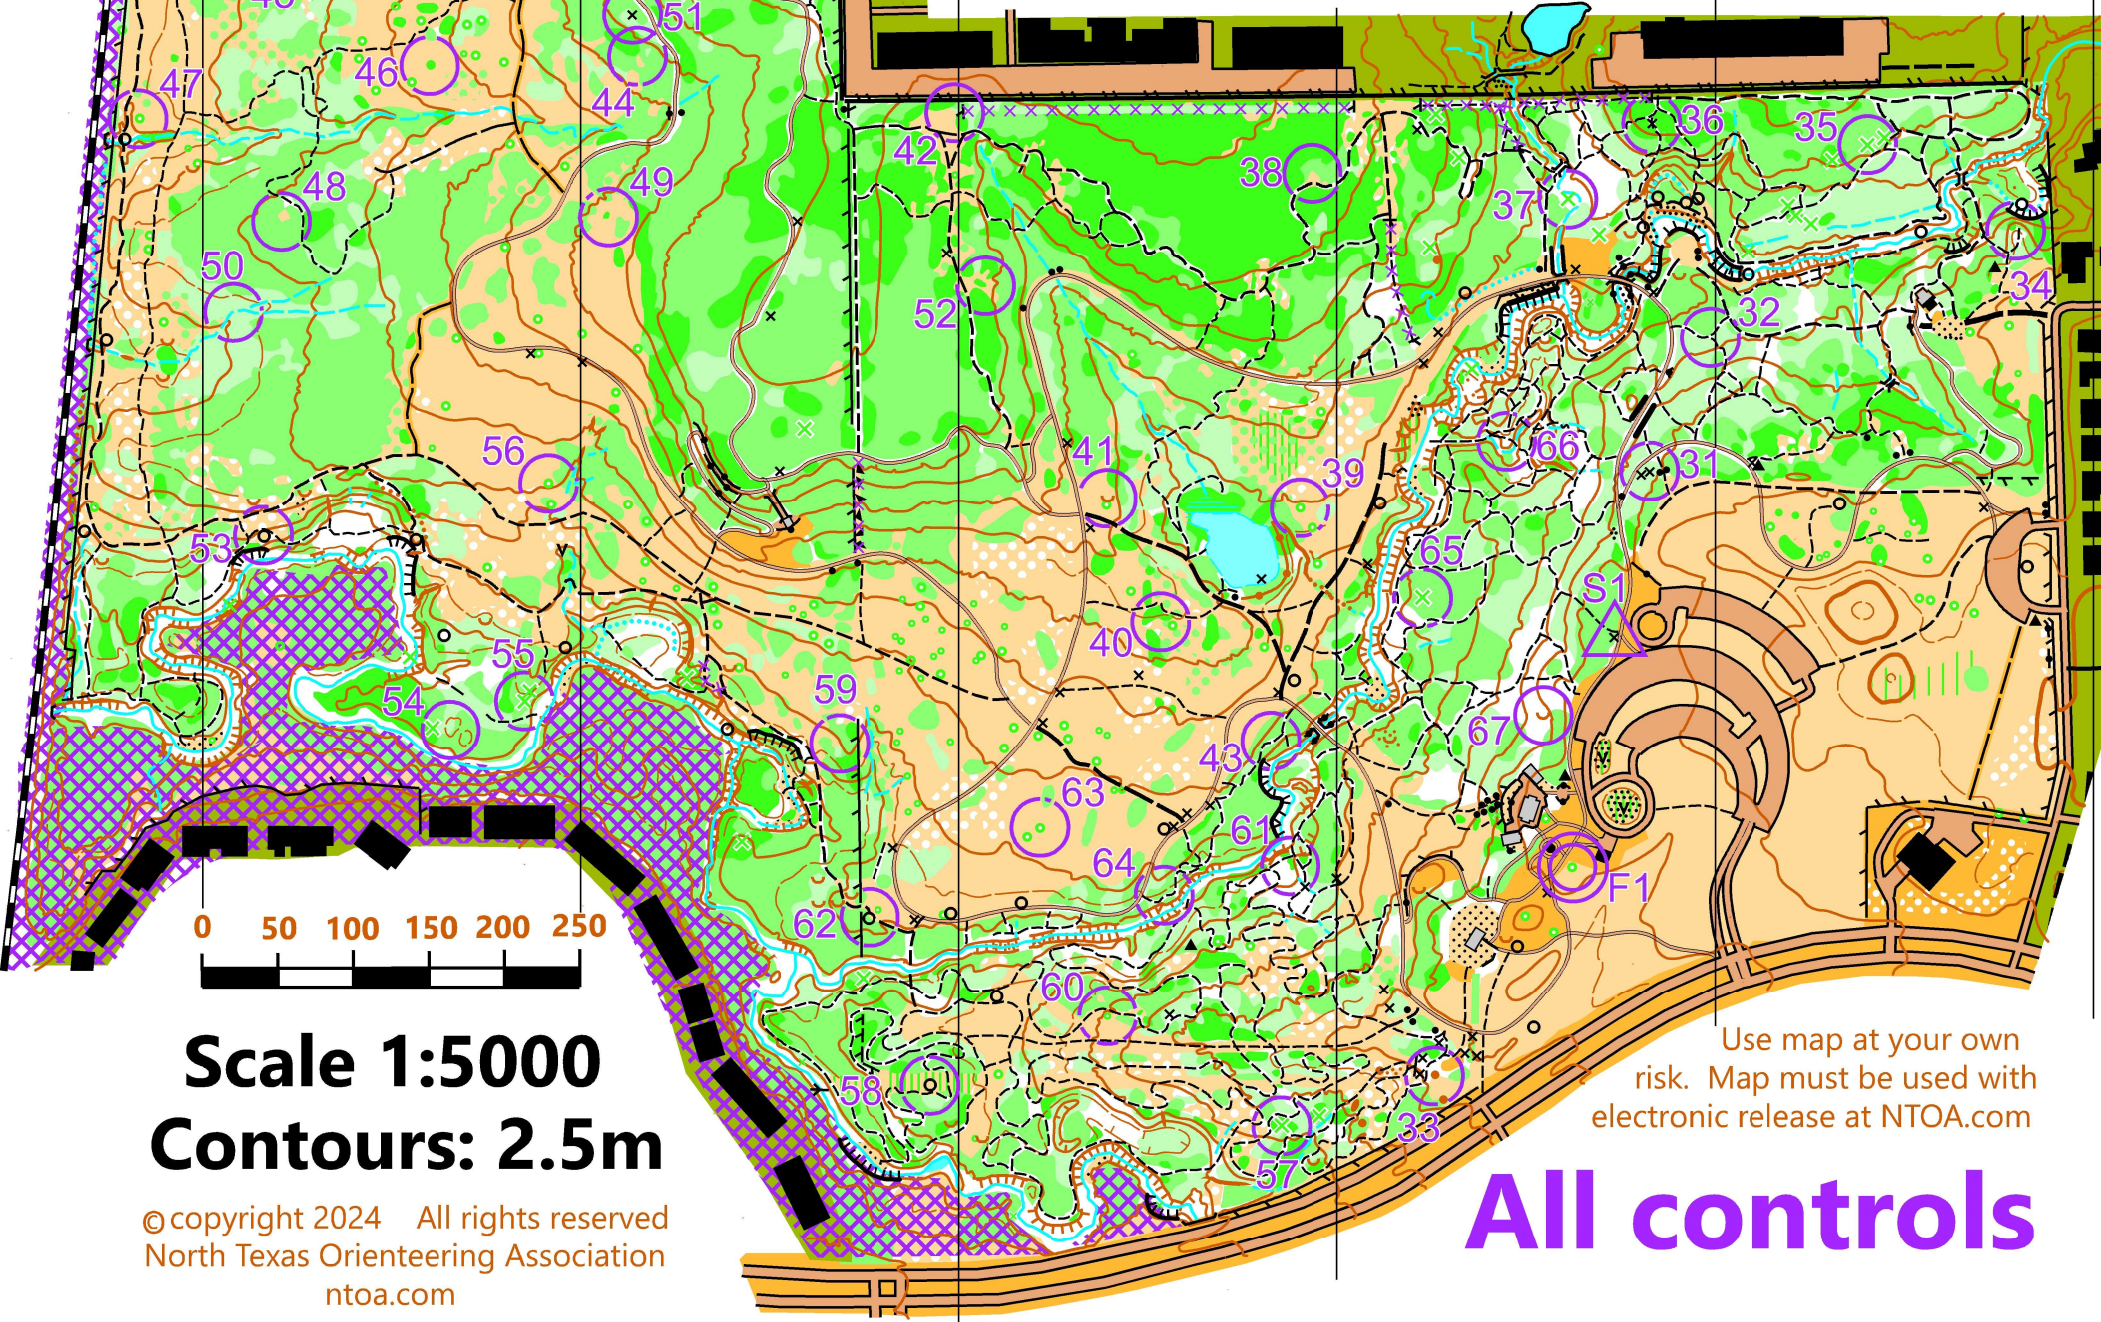

ARBOR HILLS PRESERVE

Plano, Texas Nov. 23 - Dec. 1, 2024

0 50 100 150 200 250

Scale 1:5000
Contours: 2.5m

© copyright 2024 All rights reserved
North Texas Orienteering Association
ntoa.com

Use map at your own
risk. Map must be used with
electronic release at NTOA.com

All controls