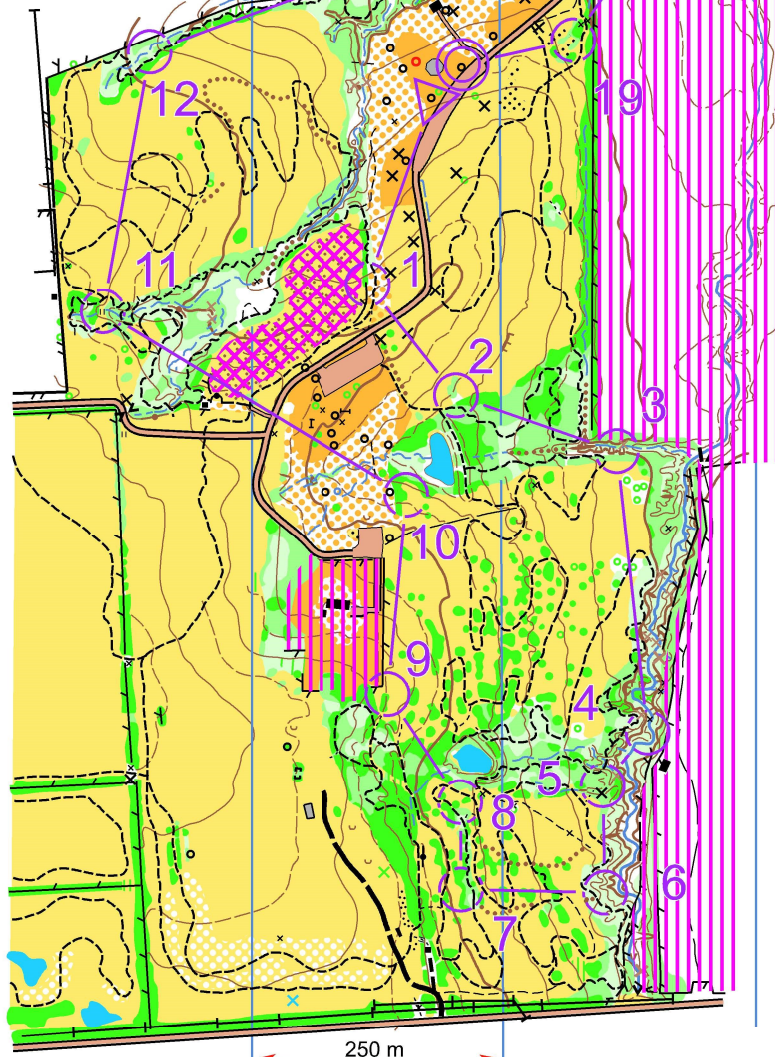

Erwin Park

March 9-17, 2024

Yellow

McKinney, TX

Orienteering

Use map at own risk. Map must be used with electronic release waiver at NTOA.com

scale 1:7500

contours 3 m

© copyright 2024
all rights reserved
North Texas
Orienteering
Association
www.ntoa.com

Yellow		3.6 km	84 m
△			
1	32	⊗	Q
2	33	⊗	Q
3	35	→	⊗
4	38	⊗	⊗
5	39	↙	⊗
6	45	↓	⊗
7	47	◇	⊗
8	43	⊗	⊗
9	41	→	⊗
10	51	↓	⊗
11	54	⊗	
12	56	⊗	< v
13	58	⊗	⊗
14	60	⊗	
15	62	⊗	
16	63	⊗	⊗
17	74	⊗	< ^
18	73	↓	Q
19	75	⊗	⊗

110 m

LEGEND

- road
- - - bike trail
- - - footpath
- ⊗ fence: noncrossable, crossable, ruined
- ▣ building, pavilion
- x o manmade feature
- contour
- - - index contour
- ∩ small depression
- earth bank
- erosion gully
- ⋯ dry ditch
- ⊗ pond
- ⊗ indistinct marsh
- stream
- seasonal watercourse
- x o manmade water feature
- x x vegetation feature, rootstock
- o single tree
- open land
- rough open
- open w/ scattered trees
- forest: run
- forest: slow run
- forest: walk
- forest: fight
- undergrowth: walk
- undergrowth: fight
- parking area
- out of bounds