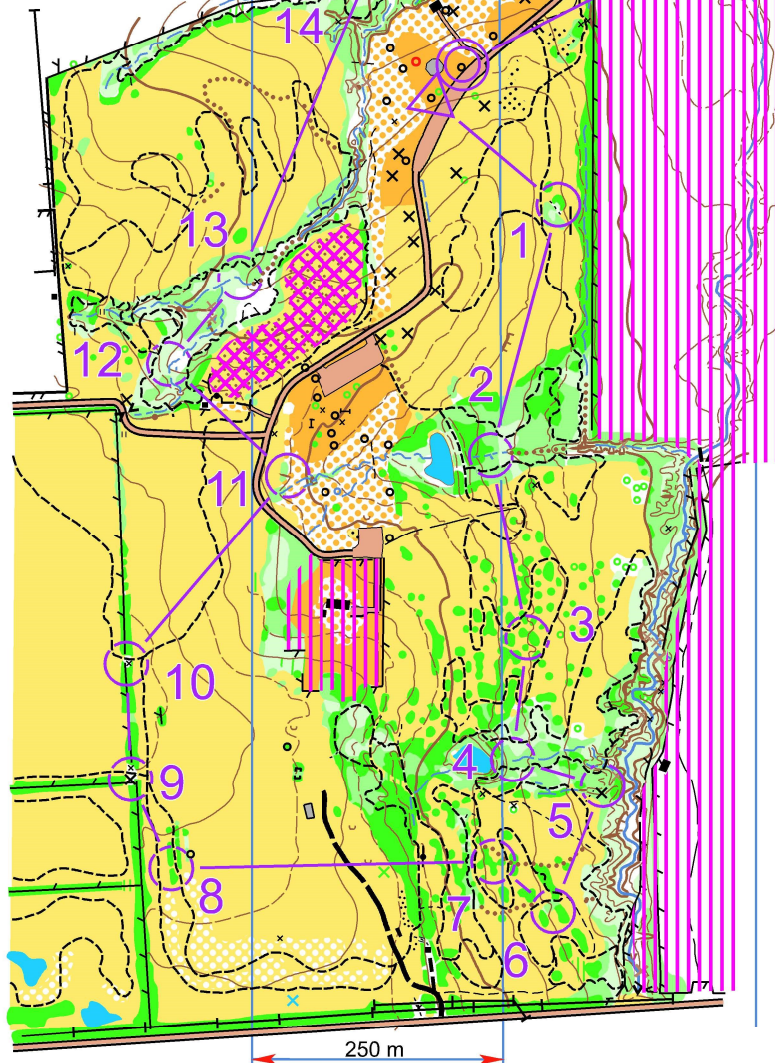

Erwin Park

March 9-17, 2024

Brown

McKinney, TX

Orienteering

Use map at own risk. Map must be used with electronic release waiver at NTOA.com

scale 1:7500

contours 3 m

© copyright 2024
all rights reserved
North Texas
Orienteering
Association
www.ntoa.com

	Brown	4.0 km	75 m
1	31		
2	34		
3	37		
4	40		
5	39		
6	46		
7	44		
8	48		
9	49		
10	50		
11	52		
12	53		
13	55		
14	58		
15	61		
16	64		
17	65		
18	69		
19	71		
20	72		
	290 m		

LEGEND

- road
- bike trail
- footpath
- fence: noncrossable, crossable, ruined
- building, pavilion
- manmade feature
- contour
- index contour
- small depression
- earth bank
- erosion gully
- dry ditch
- pond
- indistinct marsh
- stream
- seasonal watercourse
- manmade water feature
- vegetation feature, rootstock
- single tree
- open land
- rough open
- open w/ scattered trees
- forest: run
- forest: slow run
- forest: walk
- forest: fight
- undergrowth: walk
- undergrowth: fight
- parking area
- out of bounds