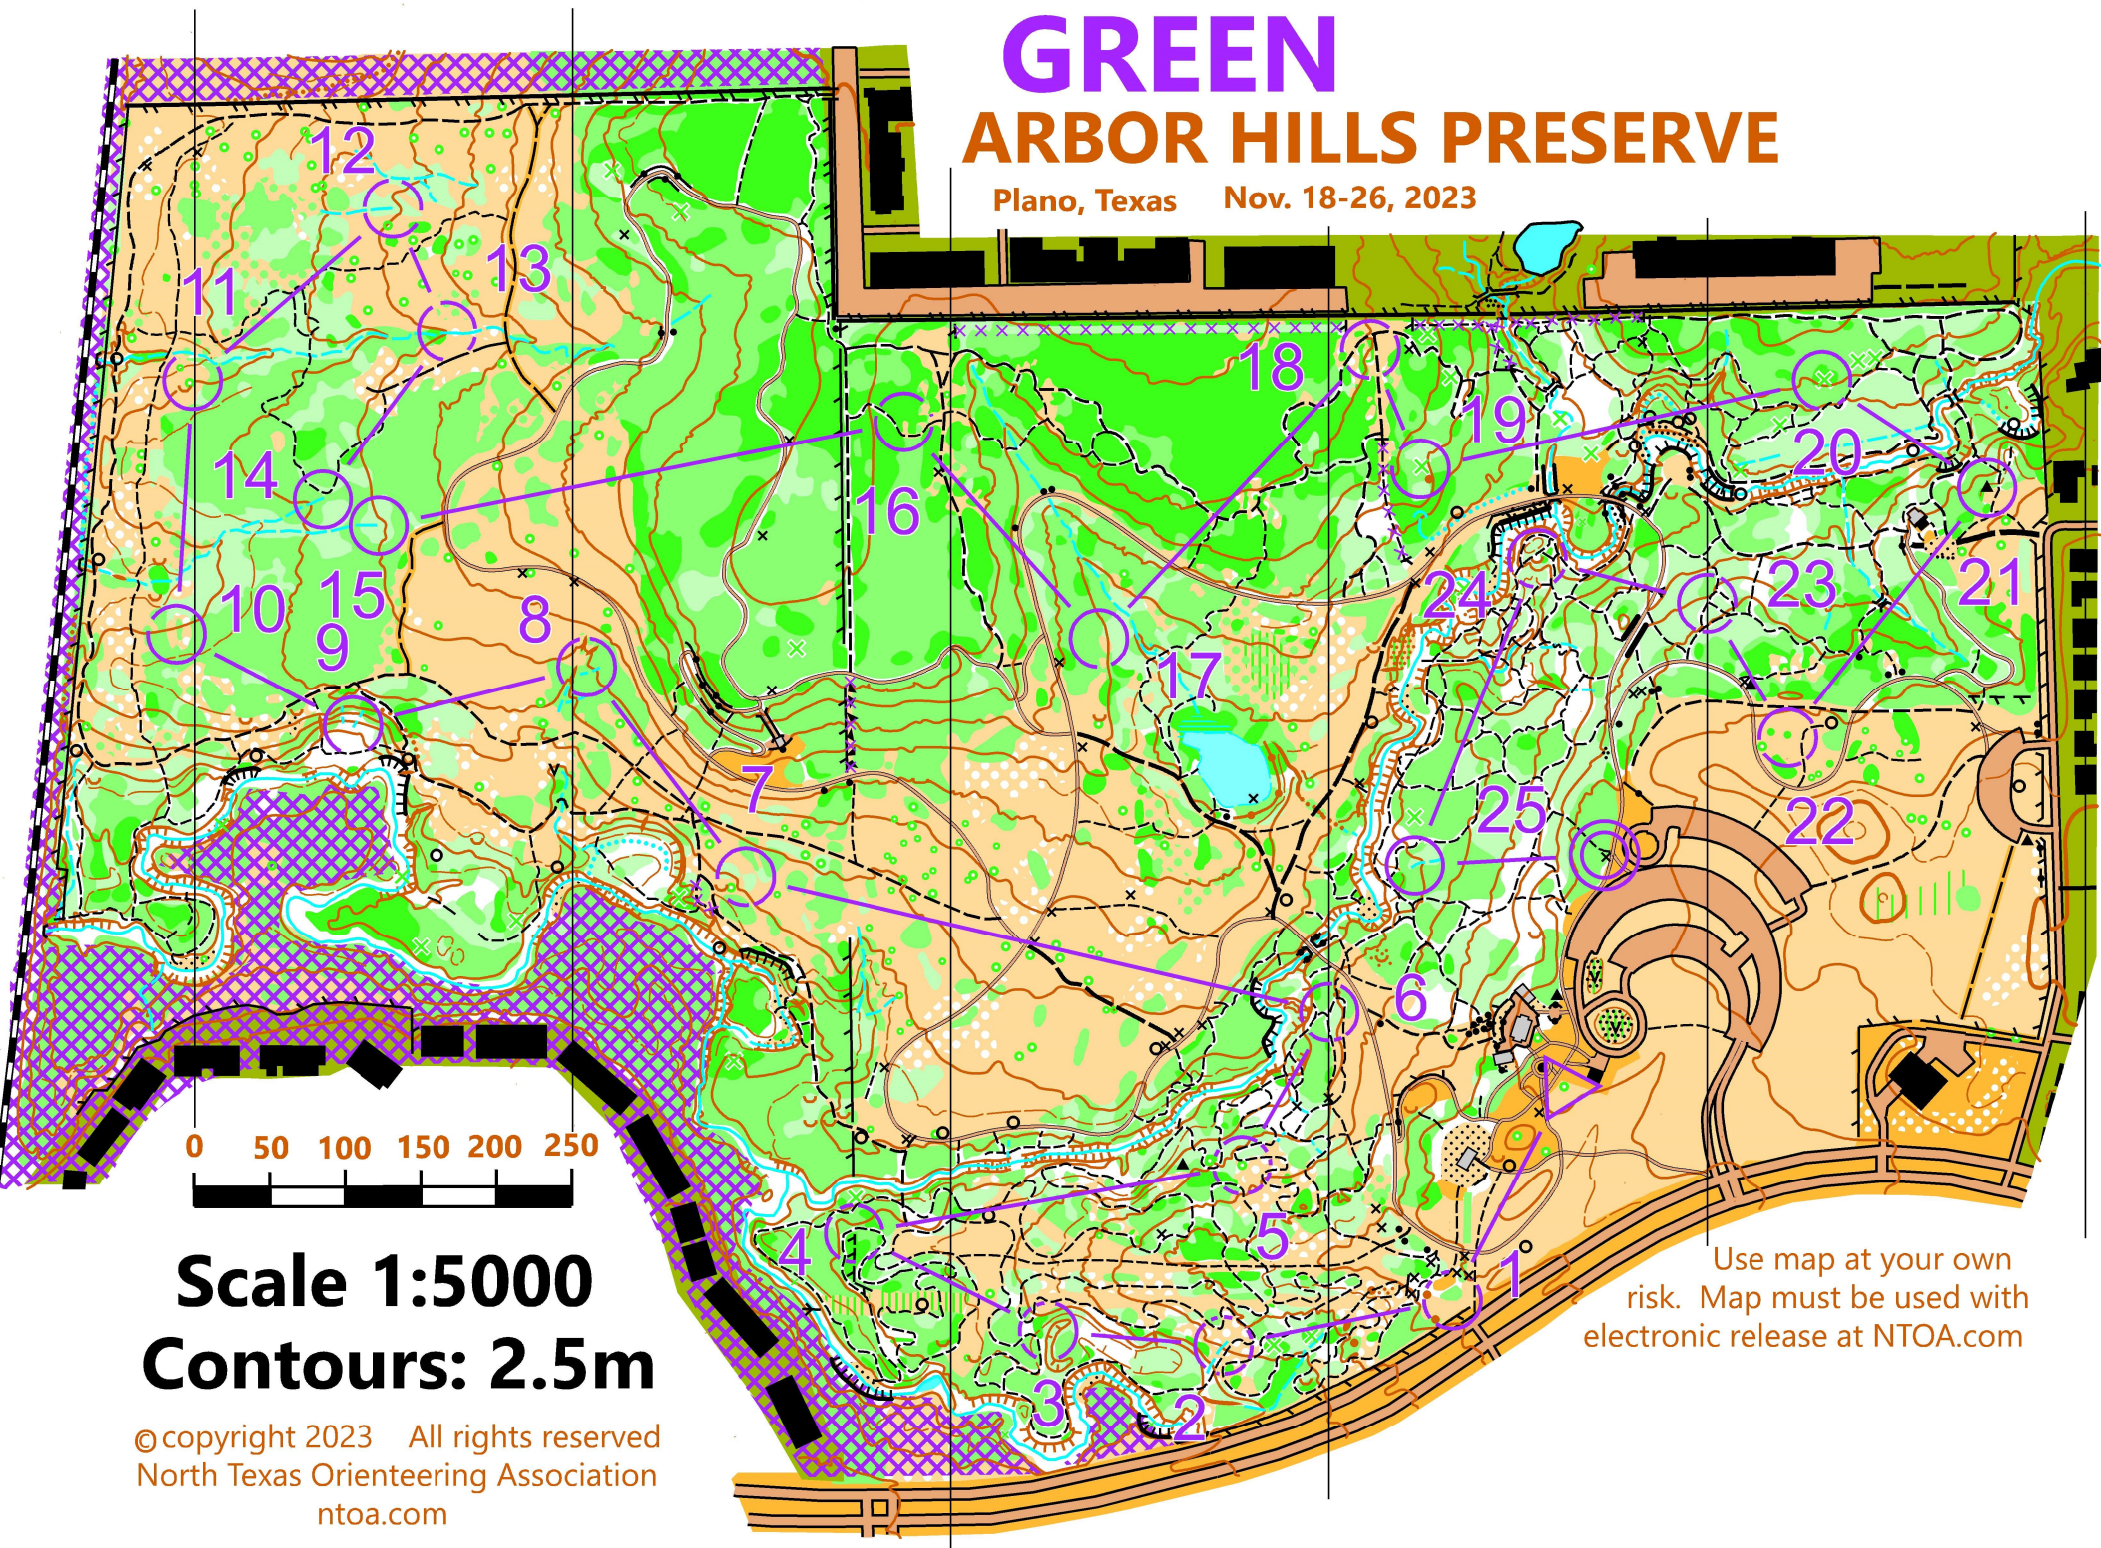

GREEN ARBOR HILLS PRESERVE

Plano, Texas Nov. 18-26, 2023

0 50 100 150 200 250

Scale 1:5000
Contours: 2.5m

© copyright 2023 All rights reserved
North Texas Orienteering Association
ntoa.com

Use map at your own
risk. Map must be used with
electronic release at NTOA.com