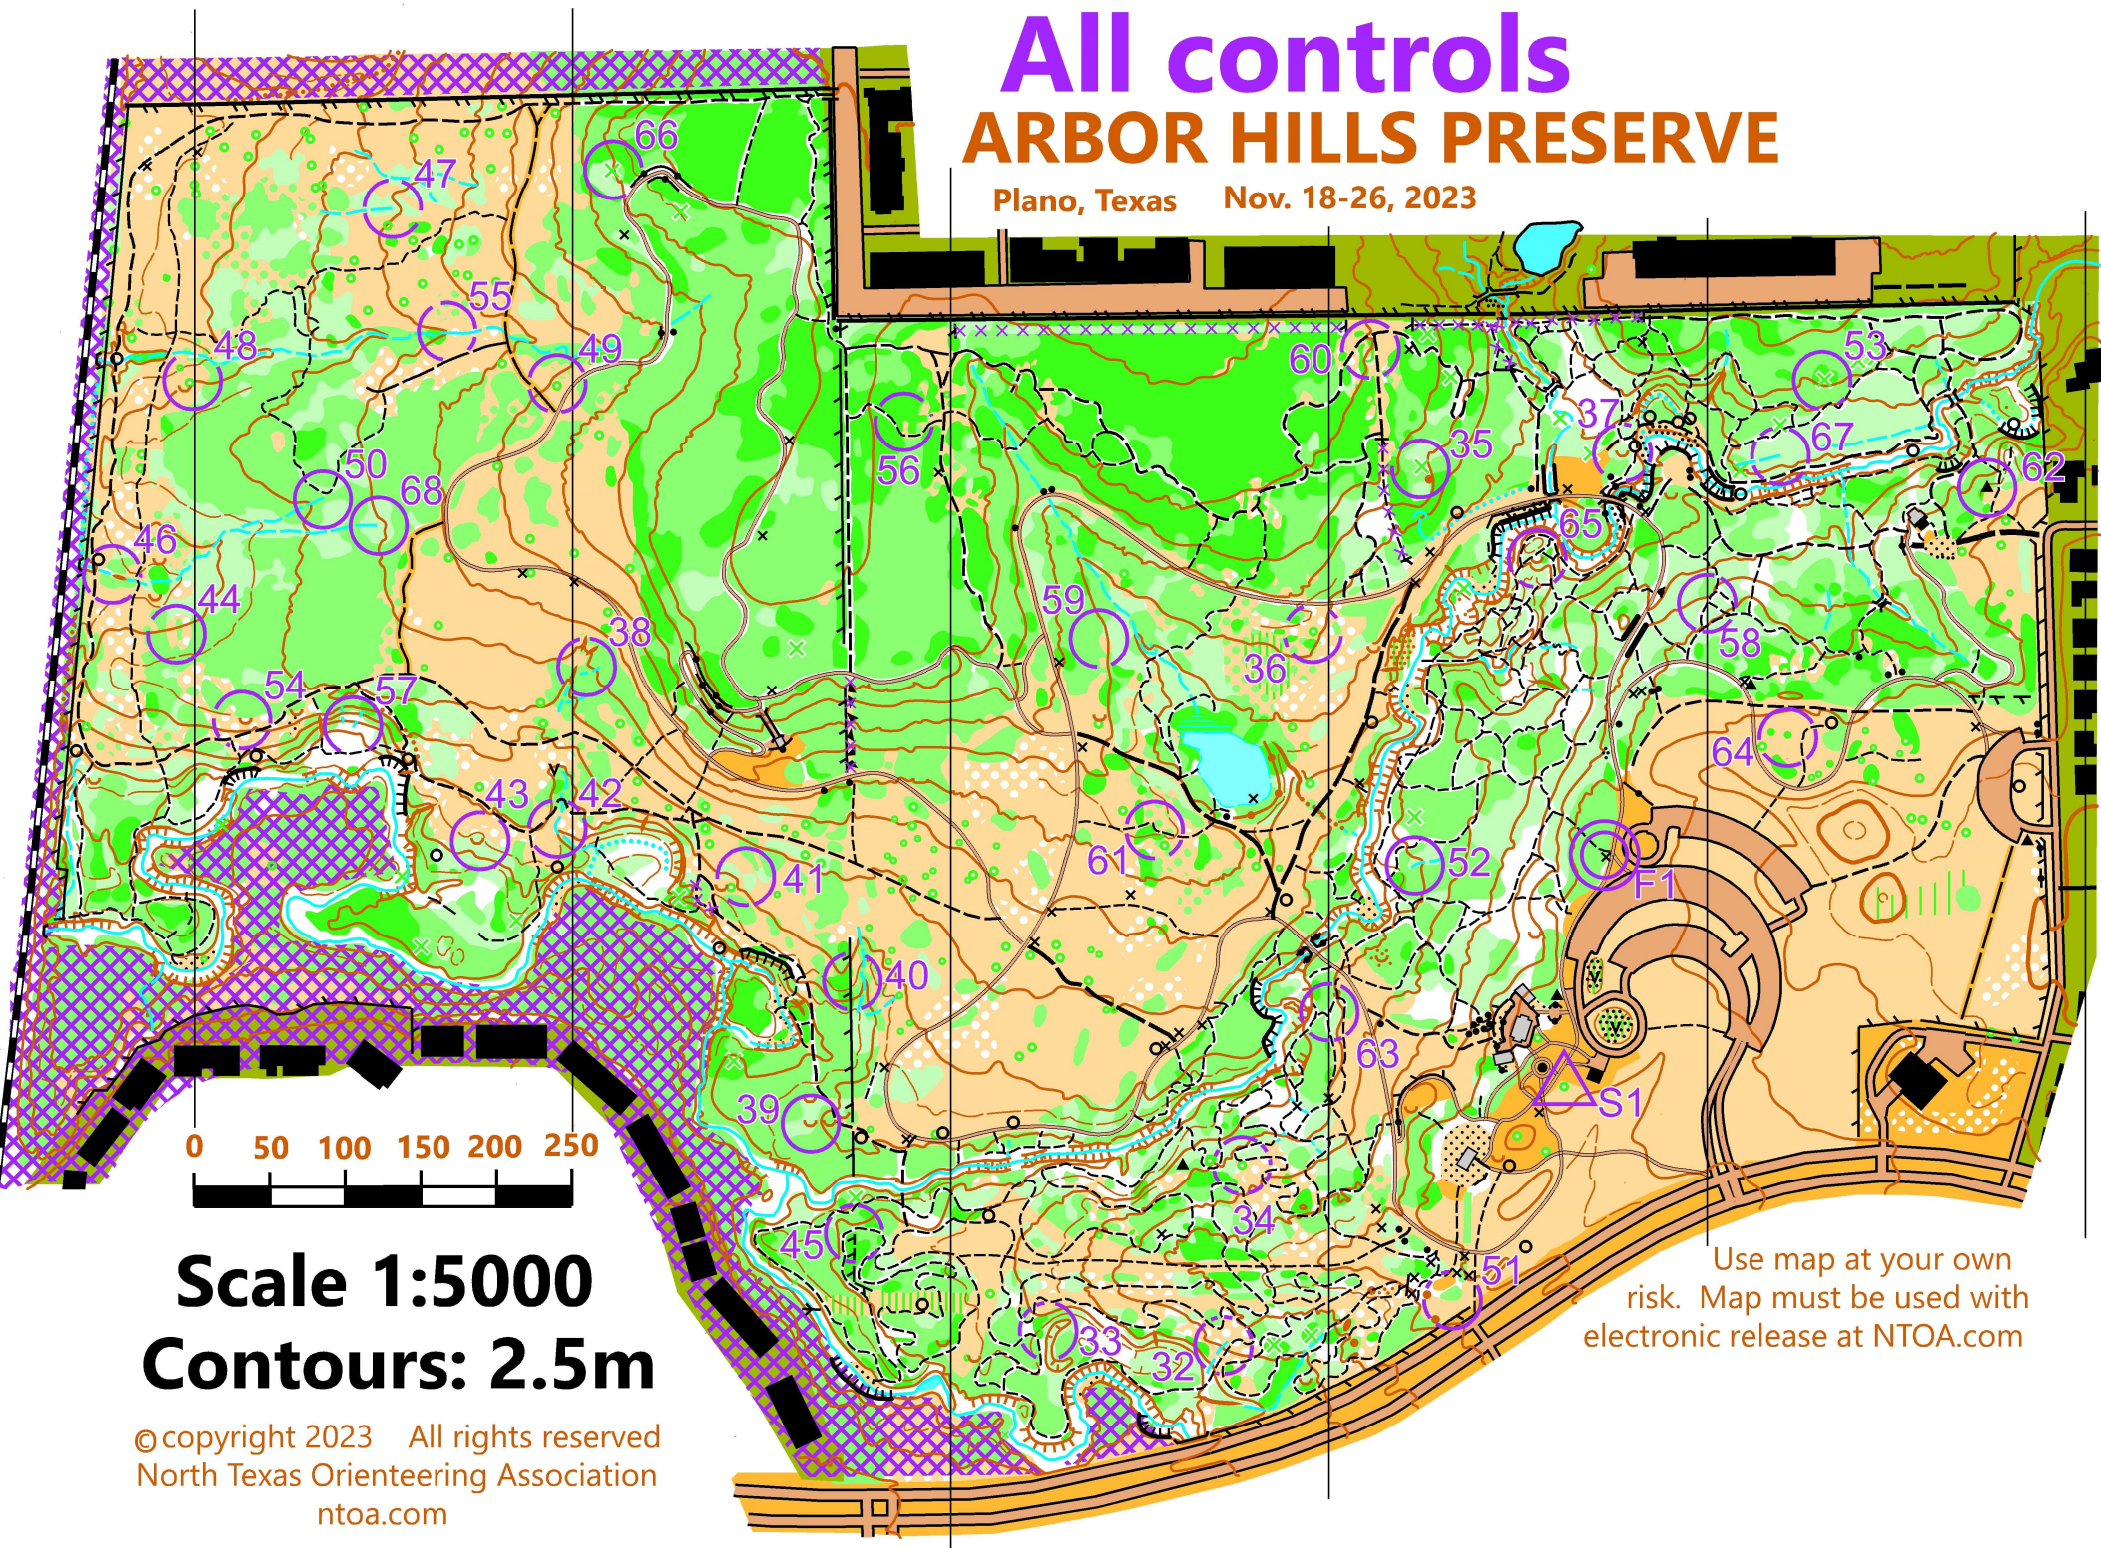

All controls ARBOR HILLS PRESERVE

Plano, Texas Nov. 18-26, 2023

0 50 100 150 200 250

Scale 1:5000
Contours: 2.5m

© copyright 2023 All rights reserved
North Texas Orienteering Association
ntoa.com

Use map at your own
risk. Map must be used with
electronic release at NTOA.com