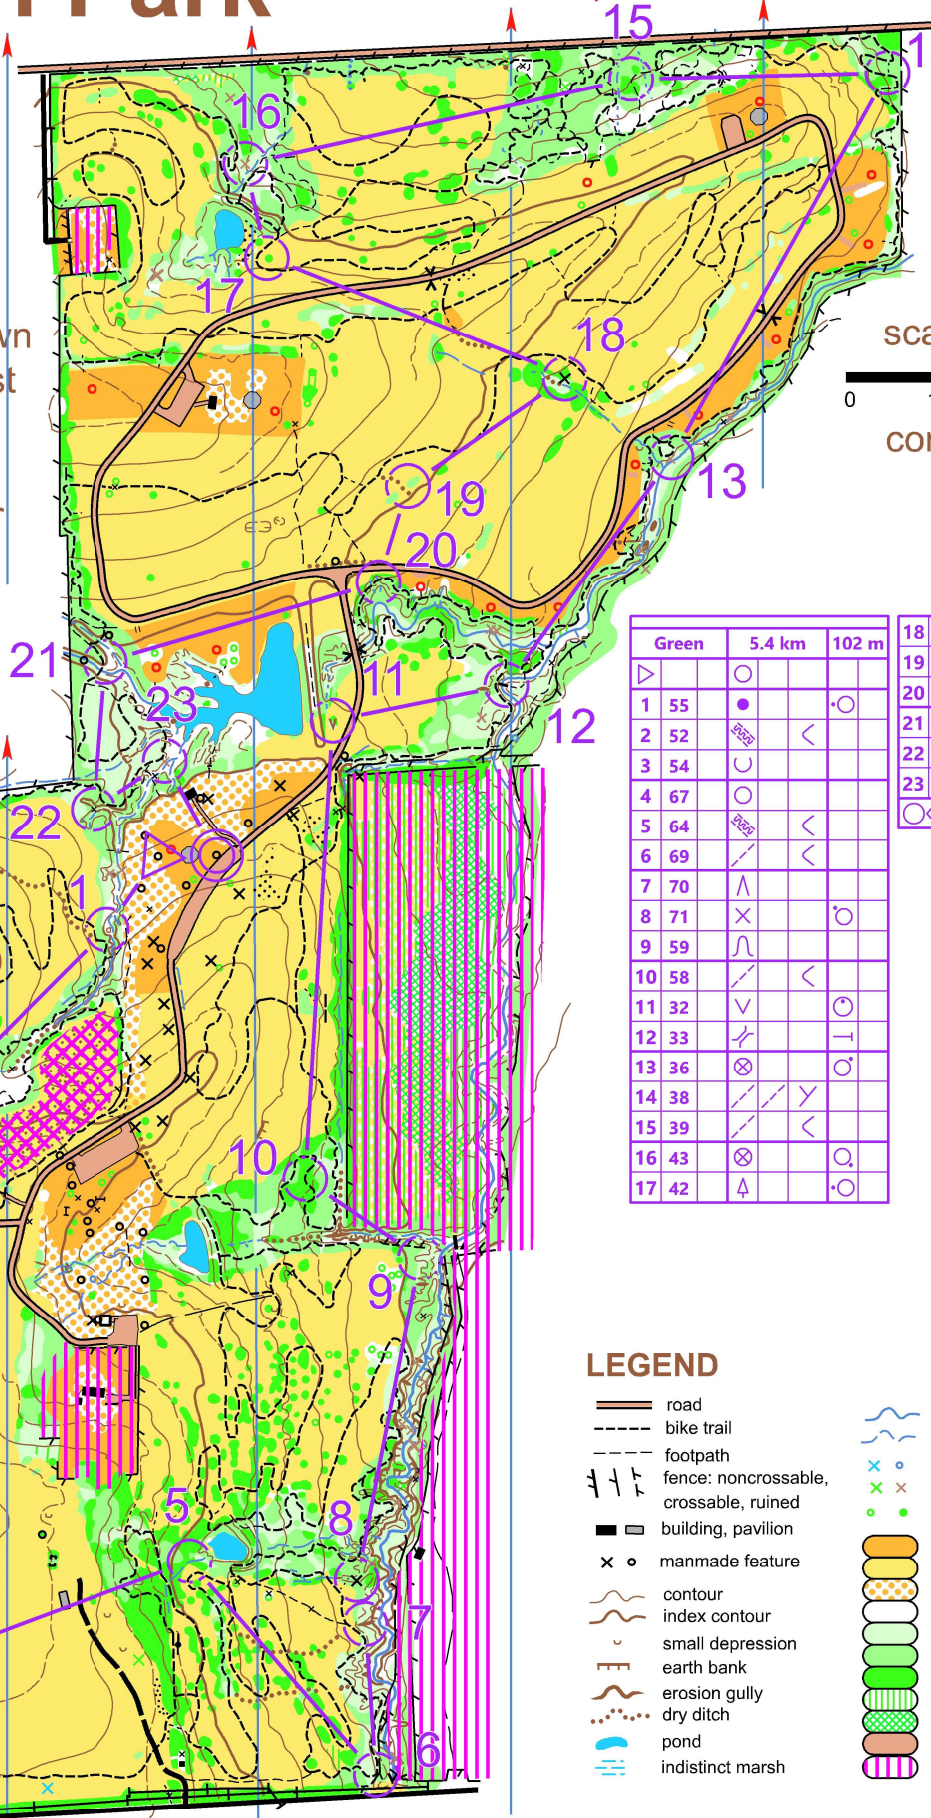

Erwin Park

March 11-19, 2023

Green

McKinney, TX

Orienteering

Use map at own risk. Map must be used with electronic release waiver at NTOA.com

scale 1:7500

contours 3 m

© copyright 2023
all rights reserved
North Texas
Orienteering
Association
www.ntoa.com

Green	5.4 km	102 m
1 55	●	○
2 52	↗	<
3 54	○	
4 67	○	
5 64	↗	<
6 69	/	<
7 70	∧	
8 71	×	○
9 59	∩	
10 58	/	<
11 32	∨	○
12 33	∩	○
13 36	⊗	○
14 38	/	<
15 39	/	<
16 43	⊗	○
17 42	∧	○

18 45	×		○
19 46	↗	∩	○
20 34	→	↖	
21 48	∩		
22 50	×		
23 49	⊗		

○ ⊗ 110 m ⊗ ○

LEGEND

- road
- - - bike trail
- · - · footpath
- ||| fence: noncrossable, crossable, ruined
- building, pavilion
- × ○ manmade feature
- contour
- index contour
- ∩ small depression
- earth bank
- erosion gully
- · · dry ditch
- pond
- indistinct marsh
- stream
- seasonal watercourse
- × ○ manmade water feature
- × × vegetation feature, rootstock
- · · single tree
- open land
- open w/ scattered trees
- forest: run
- forest: slow run
- forest: walk
- forest: fight
- undergrowth: walk
- undergrowth: fight
- parking area
- out of bounds

250 m