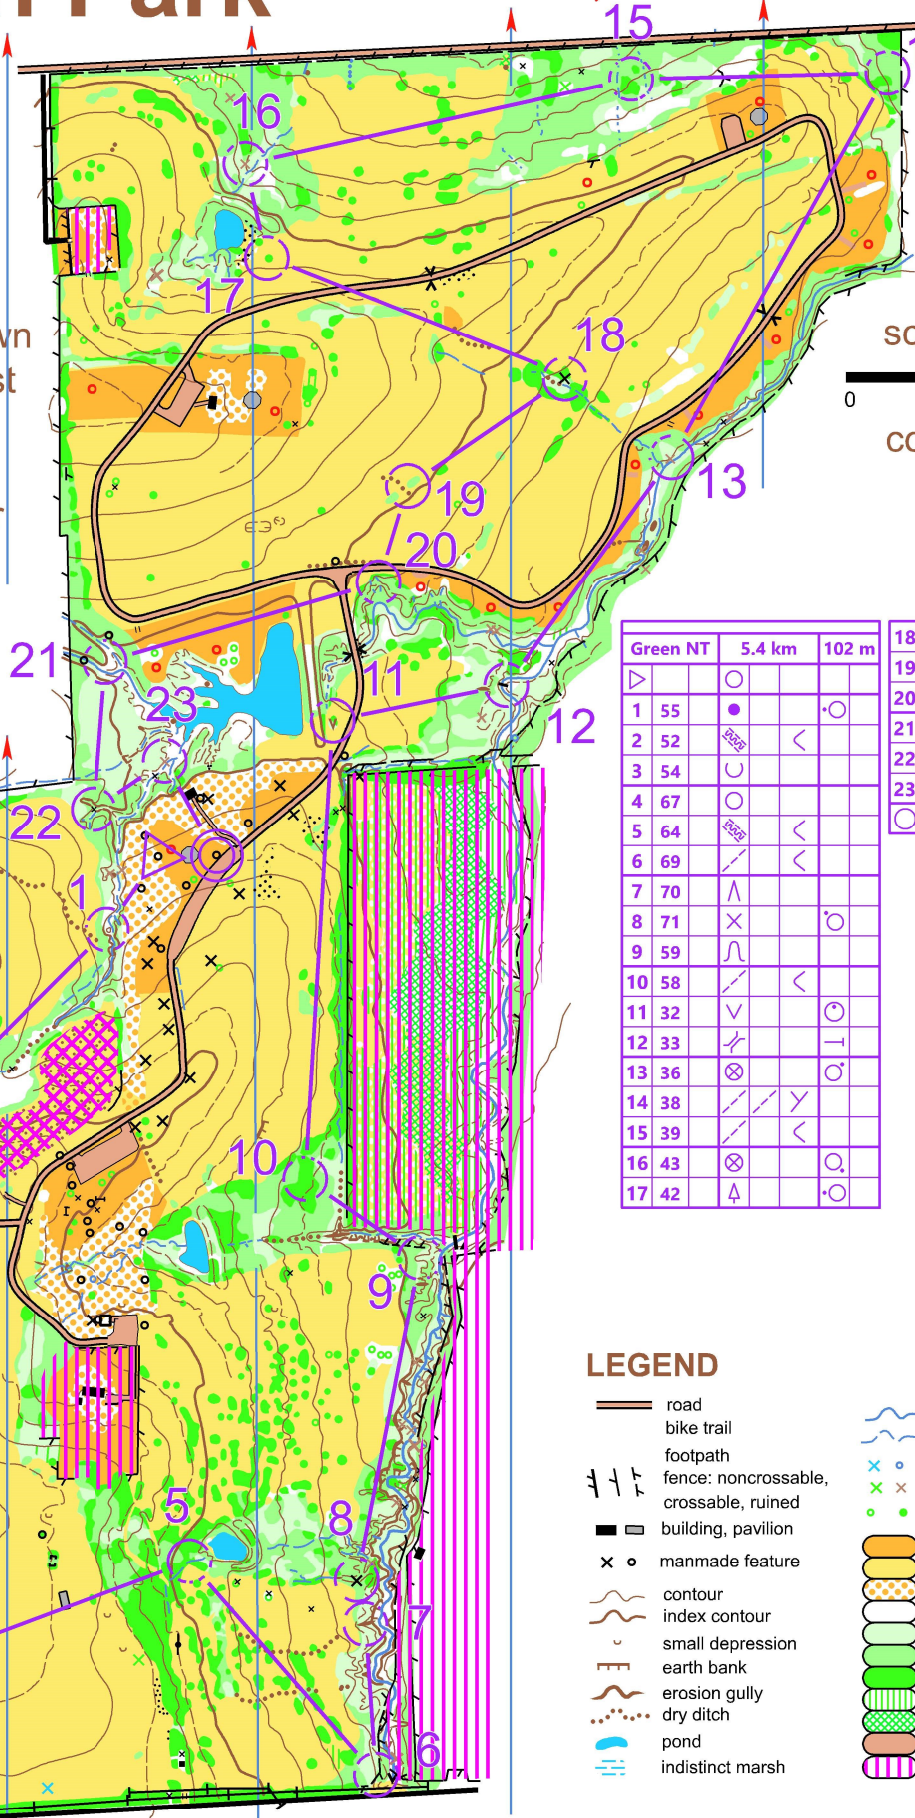

Green NT	5.4 km	102 m
1 55	●	○
2 52	↖	<
3 54	∪	
4 67	○	
5 64	↖	<
6 69	∪	<
7 70	∧	
8 71	×	○
9 59	∩	
10 58	∪	<
11 32	∨	○
12 33	∩	∩
13 36	⊗	○
14 38	∩	<
15 39	∩	<
16 43	⊗	○
17 42	∧	○

18 45	×	○
19 46	↖	○
20 34	→	<
21 48	∩	
22 50	×	
23 49	⊗	

110 m

LEGEND

- road
- bike trail
- footpath
- fence: noncrossable, crossable, ruined
- building, pavilion
- × ○ manmade feature
- contour
- index contour
- small depression
- earth bank
- erosion gully
- dry ditch
- pond
- indistinct marsh
- stream
- seasonal watercourse
- × ○ manmade water feature
- × × vegetation feature, rootstock
- ○ single tree
- open land
- rough open
- open w/ scattered trees
- forest: run
- forest: slow run
- forest: walk
- forest: fight
- undergrowth: walk
- undergrowth: fight
- parking area
- out of bounds

250 m