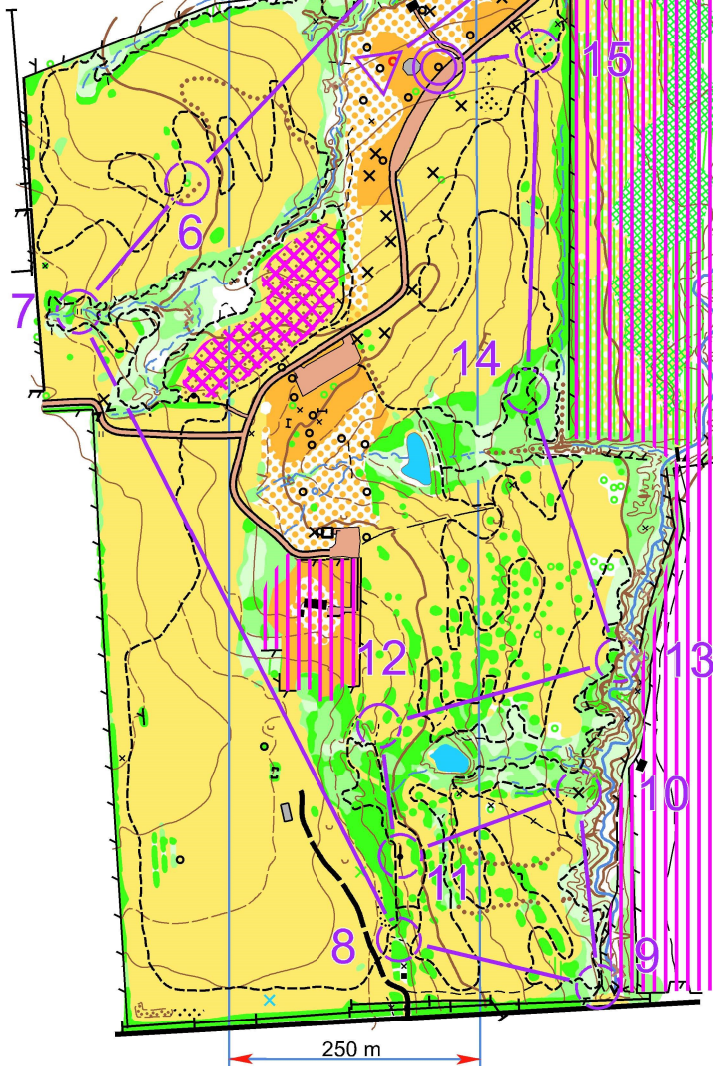

Erwin Park

March 11-19, 2023

Brown

McKinney, TX

Orienteering

Use map at own risk. Map must be used with electronic release waiver at NTOA.com

scale 1:7500

contours 3 m

© copyright 2023
all rights reserved
North Texas
Orienteering
Association
www.ntoa.com

	Brown	3.8 km	57 m
▶		○	
1	32	∇	⊙
2	33	↘	┌
3	34	→	<
4	48	⊥	
5	49	⊗	
6	51	△	
7	53	⊥	
8	66	⋯	
9	69	↘	<
10	71	×	○
11	65	↘	
12	63	↘	┌
13	60	↘	┌
14	58	↘	<
15	31	⊙	┌

100 m

LEGEND

- road
- - - bike trail
- - - footpath
- ⊥ fence: noncrossable, crossable, ruined
- building, pavilion
- × ○ manmade feature
- contour
- index contour
- small depression
- earth bank
- erosion gully
- dry ditch
- pond
- indistinct marsh
- stream
- seasonal watercourse
- × ○ manmade water feature
- × × vegetation feature, rootstock
- single tree
- open land
- rough open
- open w/ scattered trees
- forest: slow run
- forest: walk
- forest: fight
- undergrowth: walk
- undergrowth: fight
- parking area
- out of bounds