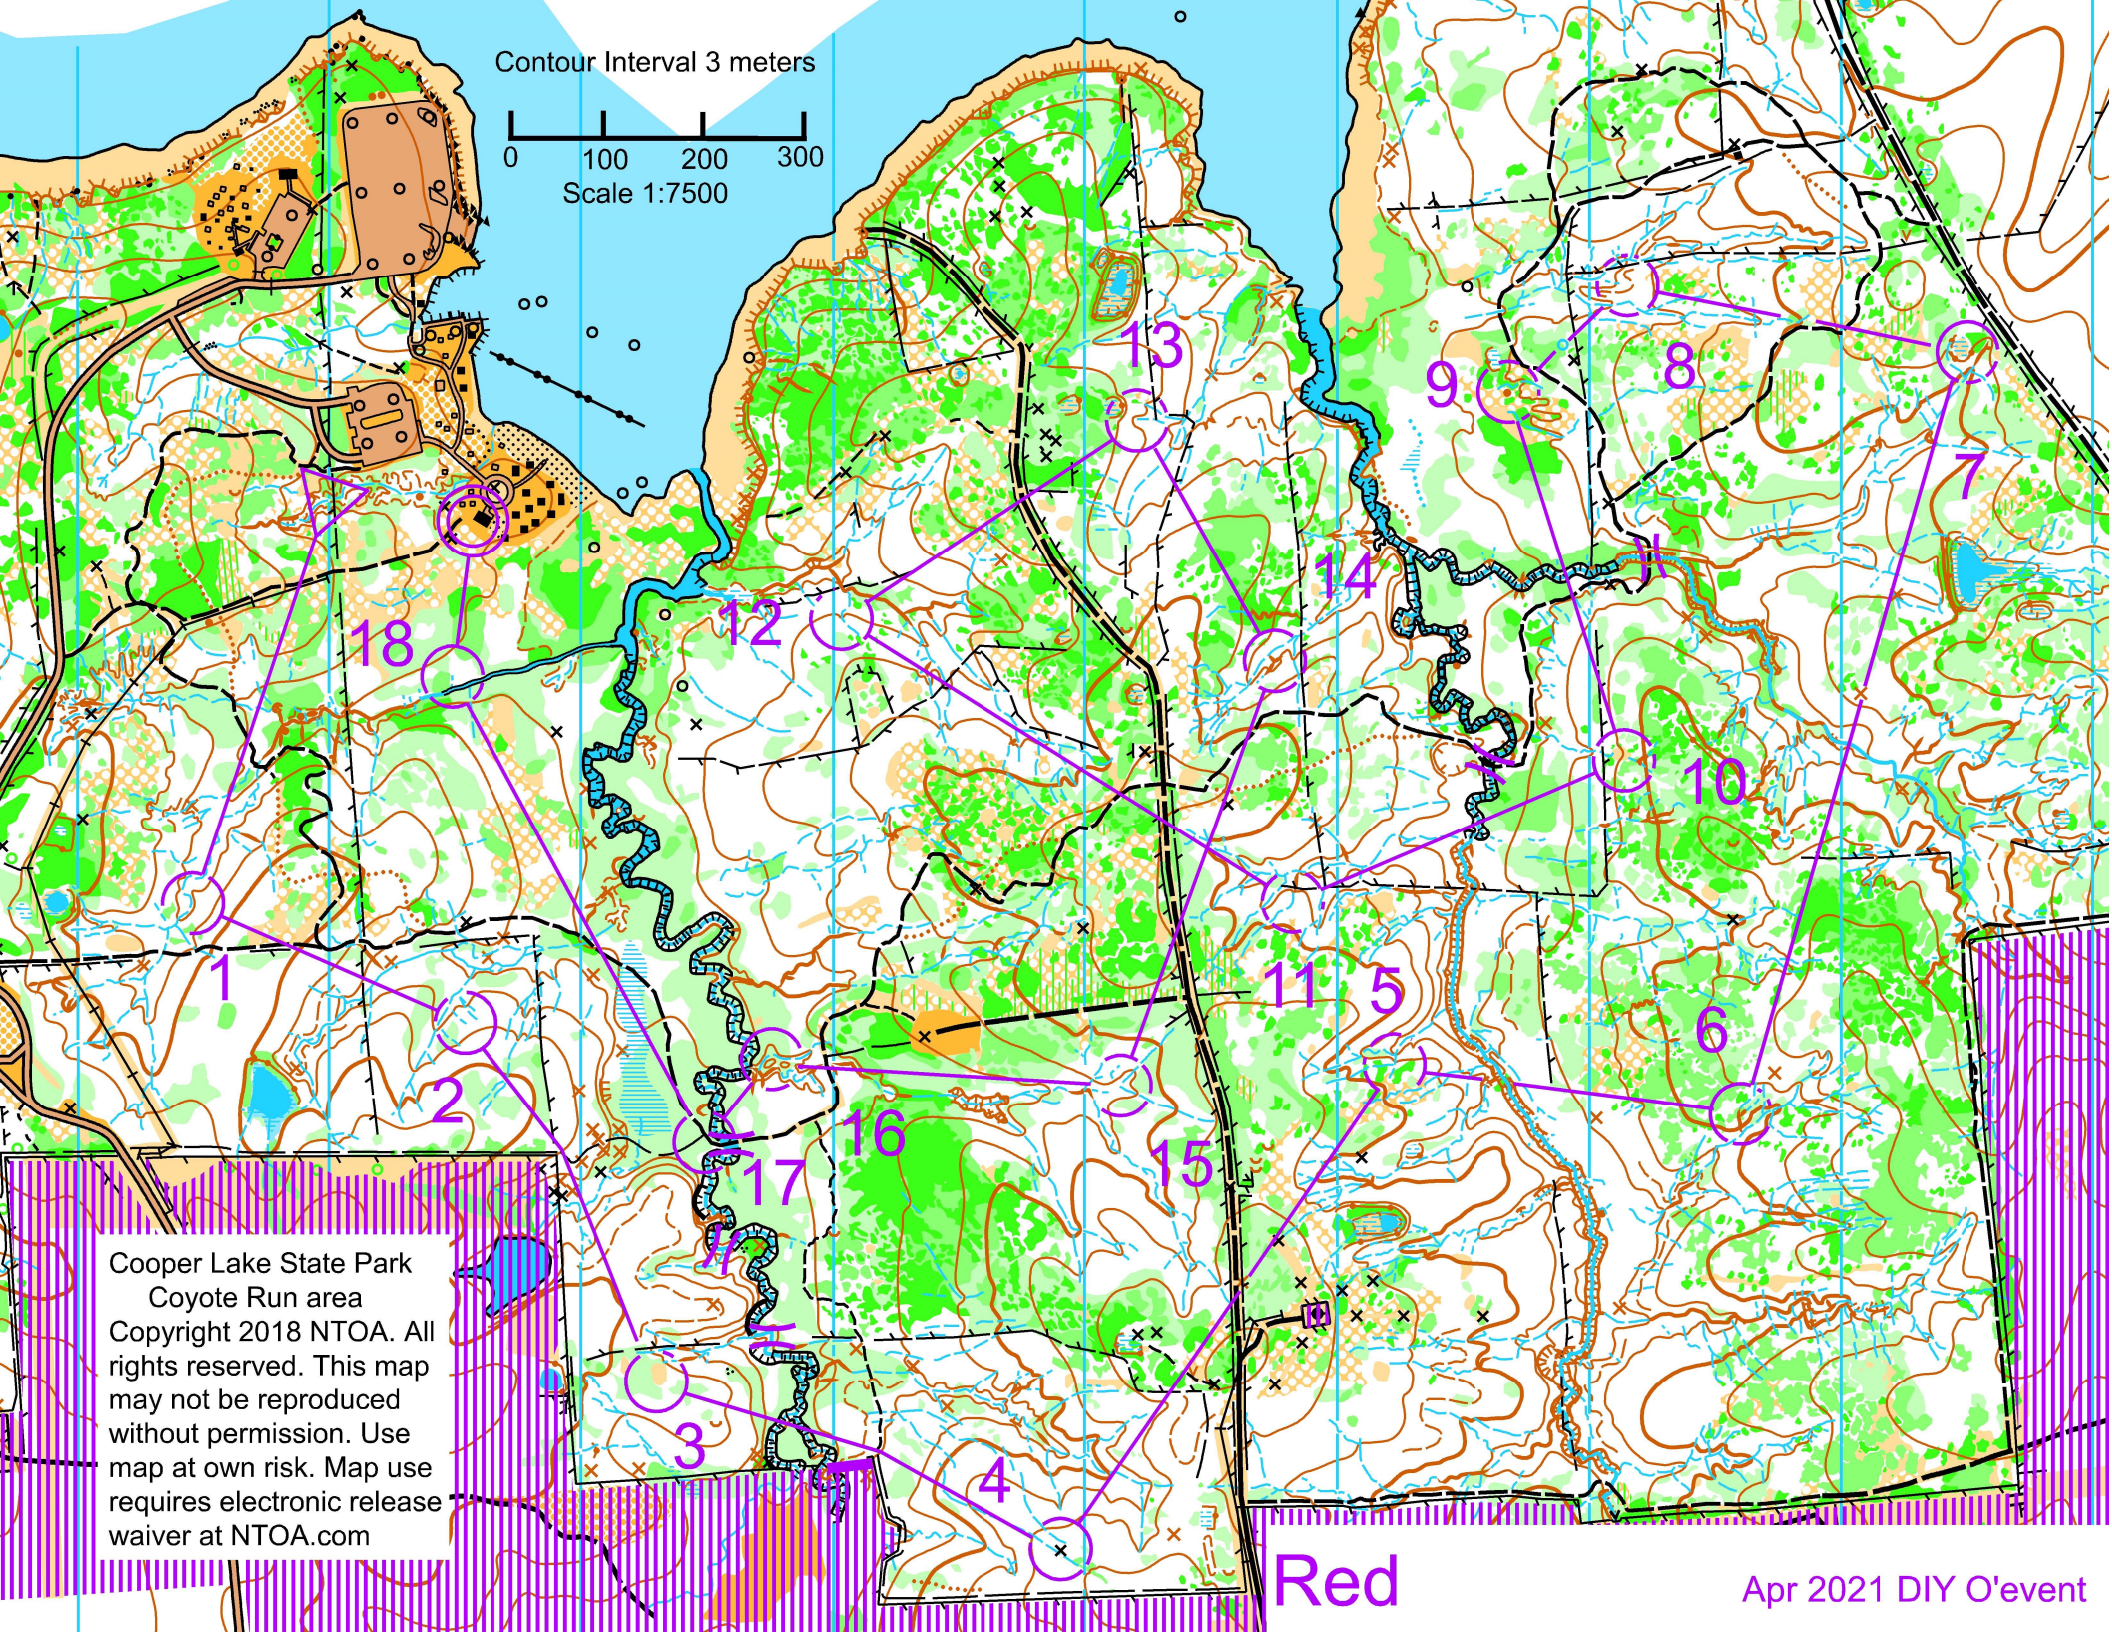

Contour Interval 3 meters

Cooper Lake State Park
Coyote Run area
Copyright 2018 NTOA. All
rights reserved. This map
may not be reproduced
without permission. Use
map at own risk. Map use
requires electronic release
waiver at NTOA.com

Red

Apr 2021 DIY O'event