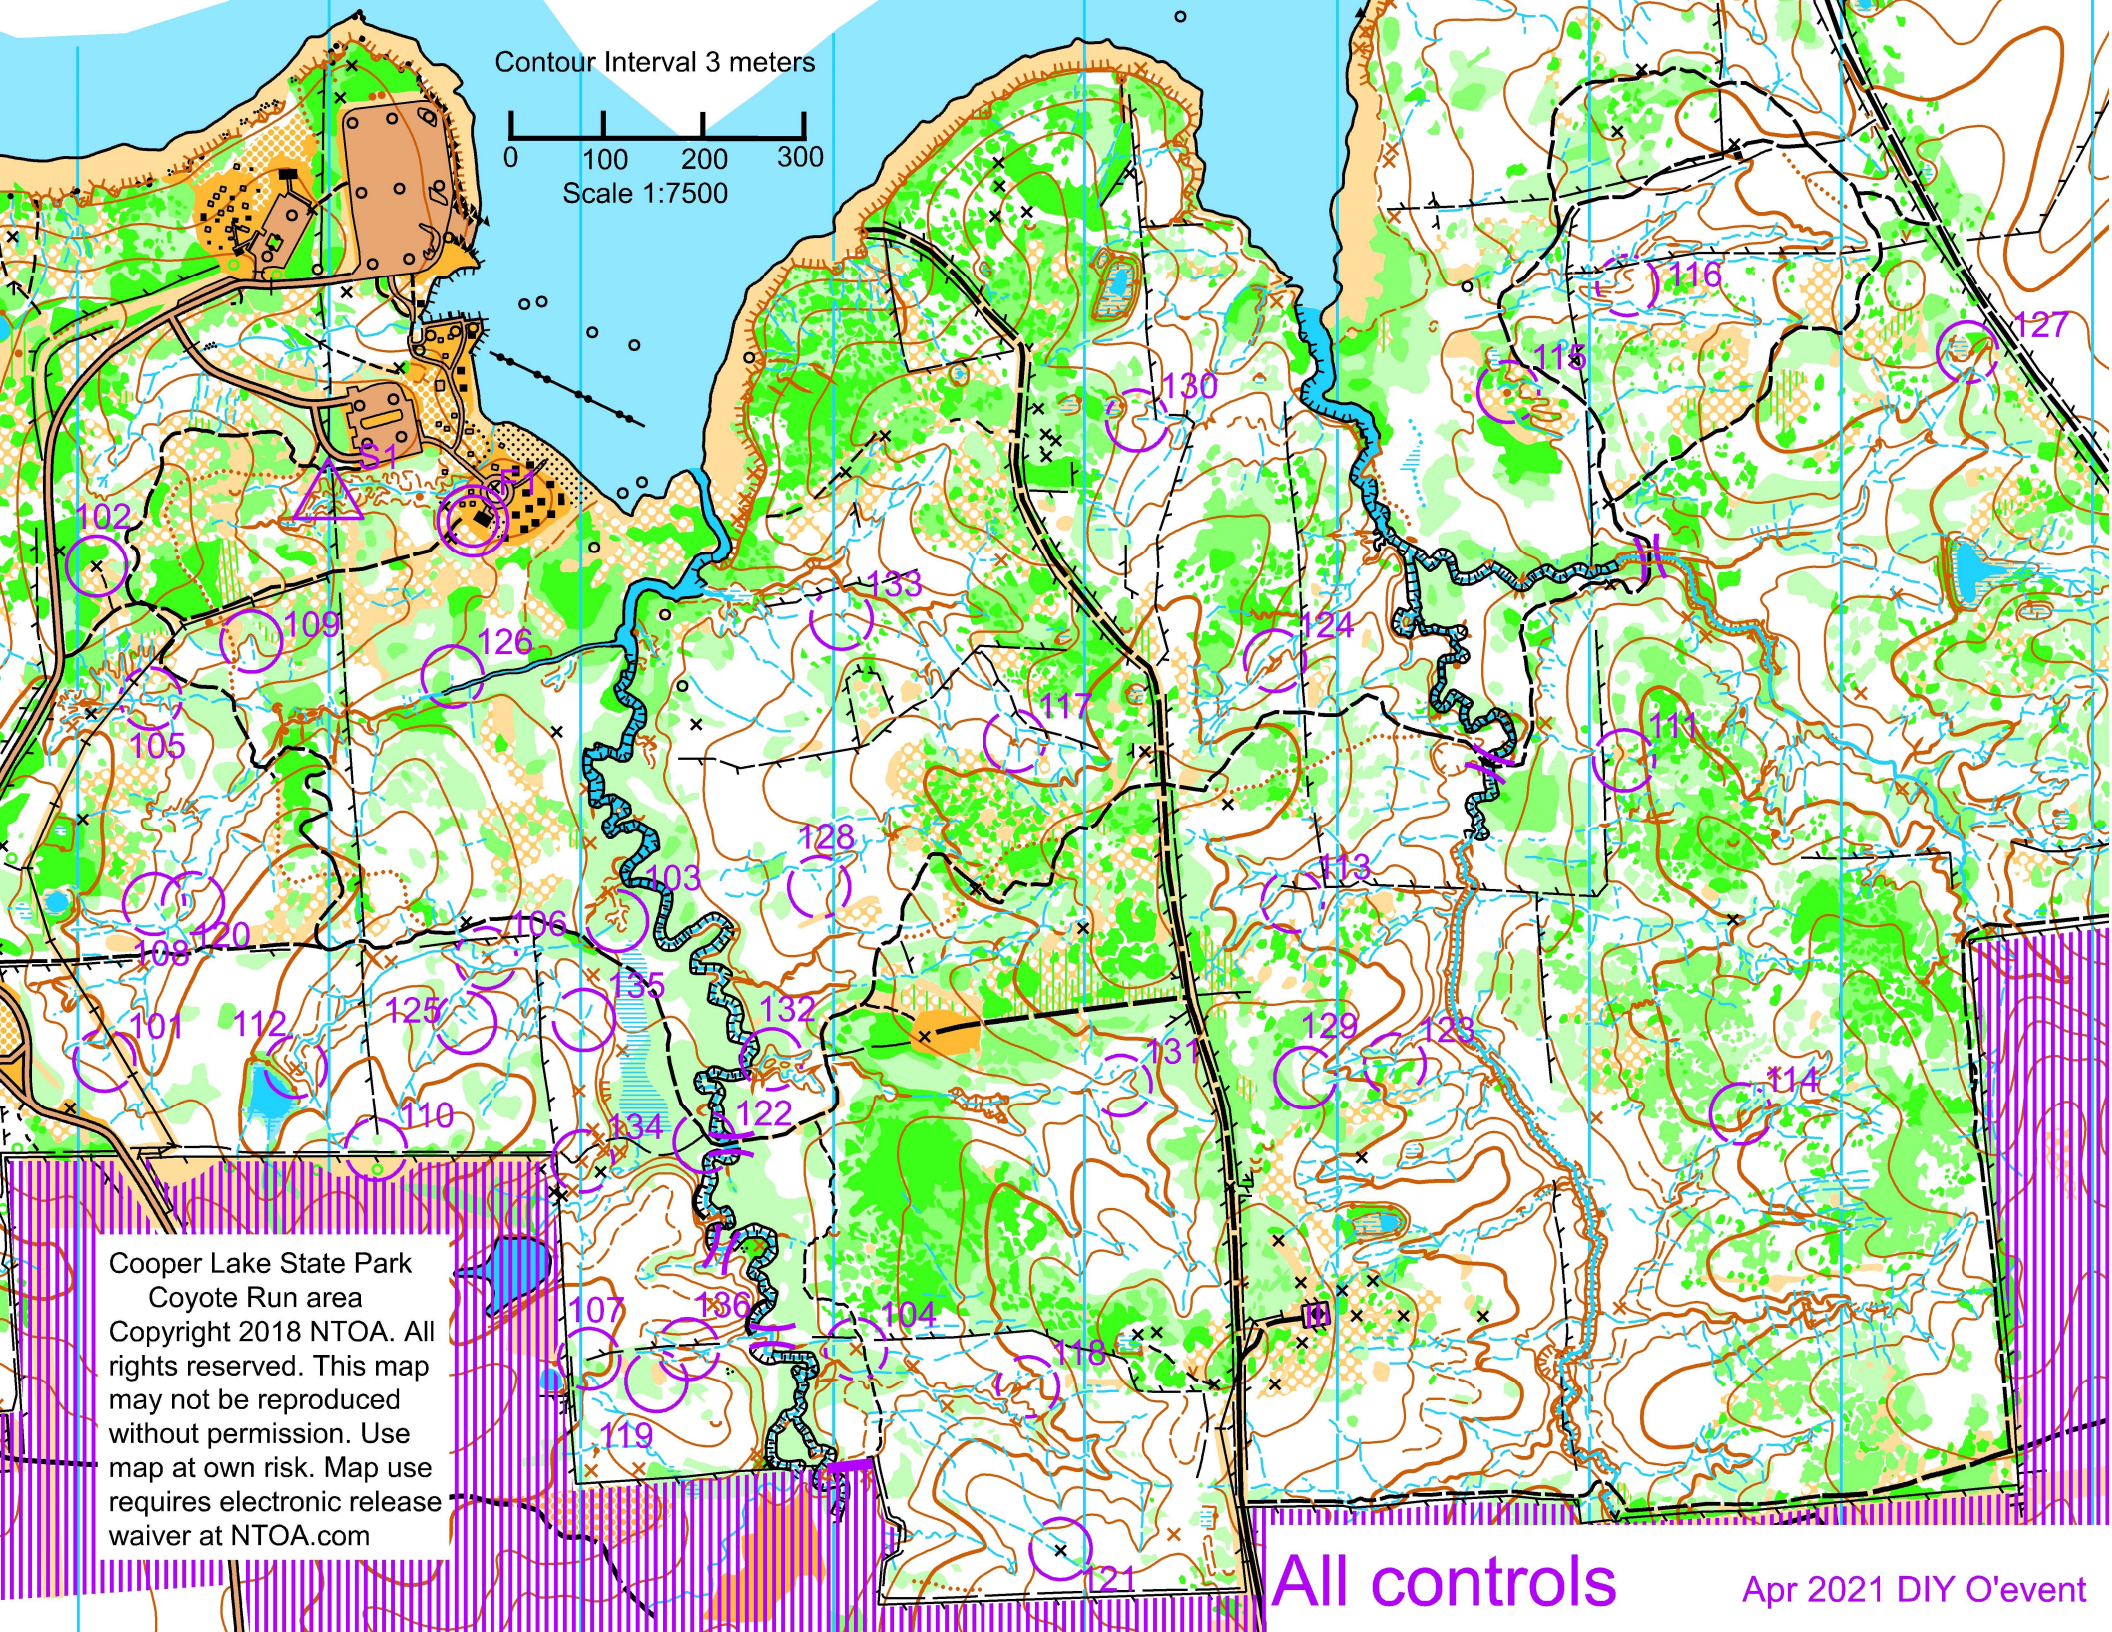

Contour Interval 3 meters

Cooper Lake State Park
Coyote Run area
Copyright 2018 NTOA. All
rights reserved. This map
may not be reproduced
without permission. Use
map at own risk. Map use
requires electronic release
waiver at NTOA.com

All controls

Apr 2021 DIY O'event